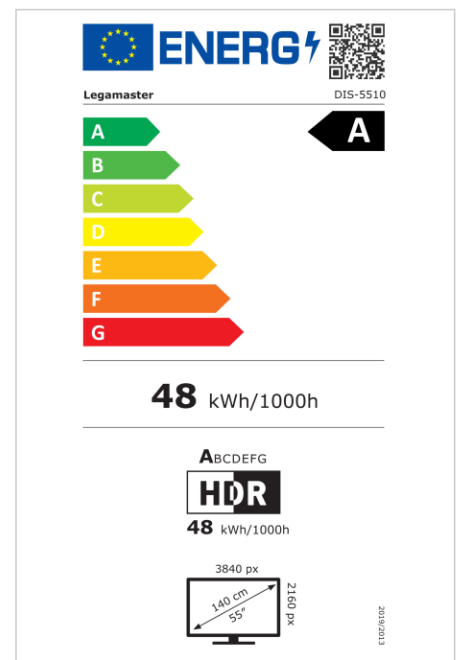

- Free OTA Updates
- Landscape/Portrait Support
- Haze level 25%
- Integrated Videowall tool up to 3x3
- Integrated rotation sensor
- Compatible with E-Share Casting solution
- Android 11
- USB-C (65W + DP 1.2)
- 1x HDMI Output
- 2x HDMI inputs

Art.No. **7-805110-55-UK**

GTIN **8713797106948**

DISCOVER 2 professional display

DIS-5510 UK

Display

- Display diagonal: 55 inch
- Display technology: LCD
- Panel type: IPS
- Backlight type: Direct LED
- Display resolution: 3840 x 2160 px | 4K Ultra HD
- Display brightness: 450 cd/m²
- Display number of colours: 1.073 billion colours
- Contrast ratio (static): 4000:1
- Contrast ratio (dynamic): 10000:1
- Aspect ratio: 16:9
- Display refresh rate: 60 fps
- Response time: 6.5 ms
- Viewing angle: H: 178° / V: 178°
- Display control: IR remote controller, Ethernet, RS-232C
- Lifespan: 50000 Hours
- Durability: 18/7
- Screen orientation: Landscape, Portrait

Power

- Power supply: AC | 100 - 240 V | 50/60 Hz
- Power consumption (sleep mode): 0.5 W
- Power consumption (standby): 0.5 W
- Energy efficiency class (HDR): A
- Energy efficiency scale: A to G

Operational conditions