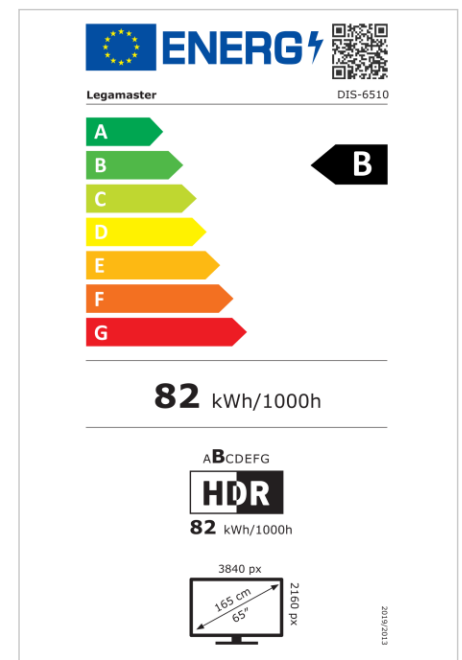

- Free OTA Updates
- Landscape/Portrait Support
- Haze level 25%
- Integrated Videowall tool up to 3x3
- Integrated rotation sensor
- Compatible with E-Share Casting solution
- Android 11
- USB-C (65W + DP 1.2)
- 1x HDMI Output
- 3x HDMI inputs
- OPS Slot

Art.No. **7-805110-65-EU**

GTIN **8713797106986**

DISCOVER 2 professional display

DIS-6510 EU

Display

- Display diagonal: 65 inch
- Display technology: LCD
- Panel type: IPS
- Backlight type: Direct LED
- Display resolution: 3840 x 2160 px | 4K Ultra HD
- Display brightness: 500 cd/m²
- Display number of colours: 1.073 billion colours
- Contrast ratio (static): 1200:1
- Contrast ratio (dynamic): 5000:1
- Aspect ratio: 16:9
- Display refresh rate: 60 fps
- Response time: 8 ms
- Viewing angle: H: 178° / V: 178°
- Display control: IR remote controller, Ethernet, RS-232C
- Lifespan: 50000 Hours
- Durability: 18/7
- Screen orientation: Landscape, Portrait

Power

- Power supply: AC | 100 - 240 V | 50/60 Hz
- Power consumption (sleep mode): 0.5 W
- Power consumption (standby): 0.5 W
- Energy efficiency class (HDR): B
- Energy efficiency scale: A to G

Operational conditions