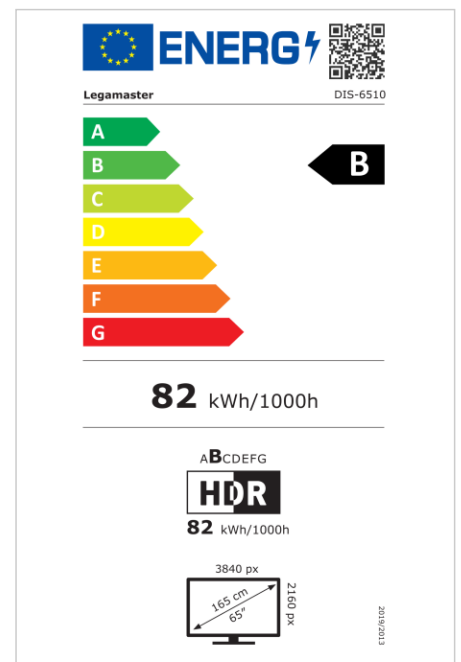

- Free OTA Updates
- Landscape/Portrait Support
- Haze level 25%
- Integrated Videowall tool up to 3x3
- Integrated rotation sensor
- Compatible with E-Share Casting solution
- Android 11
- USB-C (65W + DP 1.2)
- 1x HDMI Output
- 3x HDMI inputs
- OPS Slot

Art.No. **7-805110-65-UK**

GTIN **8713797106993**

DISCOVER 2 professional display

DIS-6510 UK

Display

- Display diagonal: 65 inch
- Display technology: LCD
- Panel type: IPS
- Backlight type: Direct LED
- Display resolution: 3840 x 2160 px | 4K Ultra HD
- Display brightness: 500 cd/m²
- Display number of colours: 1.073 billion colours
- Contrast ratio (static): 1200:1
- Contrast ratio (dynamic): 5000:1
- Aspect ratio: 16:9
- Display refresh rate: 60 fps
- Response time: 8 ms
- Viewing angle: H: 178° / V: 178°
- Display control: IR remote controller, Ethernet, RS-232C
- Lifespan: 50000 Hours
- Durability: 18/7
- Screen orientation: Landscape, Portrait

Power

- Power supply: AC | 100 - 240 V | 50/60 Hz
- Power consumption (sleep mode): 0.5 W
- Power consumption (standby): 0.5 W
- Energy efficiency class (HDR): B
- Energy efficiency scale: A to G

Operational conditions