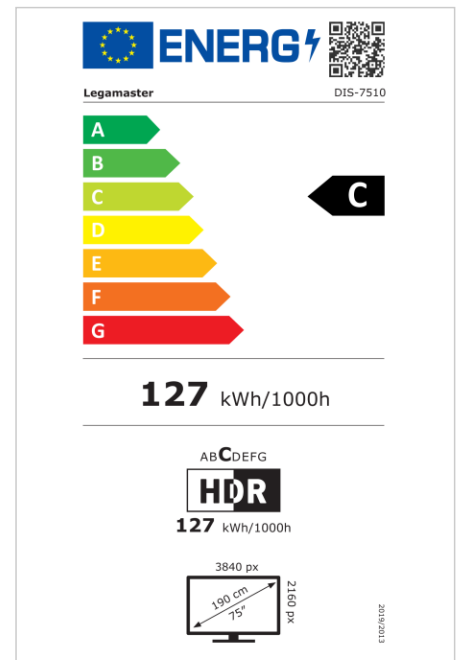

- Free OTA Updates
- Landscape/Portrait Support
- Haze level 25%
- Integrated Videowall tool up to 3x3
- Integrated rotation sensor
- Compatible with E-Share Casting solution
- Android 11
- USB-C (65W + DP 1.2)
- 1x HDMI Output
- 3x HDMI inputs
- OPS Slot

Art.No. **7-805110-75-EU**

GTIN **8713797107037**

DISCOVER 2 professional display

DIS-7510 EU

Display

- Display diagonal: 75 inch
- Display technology: LCD
- Panel type: IPS
- Backlight type: Direct LED
- Display resolution: 3840 x 2160 px | 4K Ultra HD
- Display brightness: 500 cd/m²
- Display number of colours: 1.073 billion colours
- Contrast ratio (static): 1200:1
- Contrast ratio (dynamic): 5000:1
- Aspect ratio: 16:9
- Display refresh rate: 60 fps
- Response time: 8 ms
- Viewing angle: H: 178° / V: 178°
- Display control: IR remote controller, Ethernet, RS-232C
- Lifespan: 50000 Hours
- Durability: 18/7
- Screen orientation: Landscape, Portrait

Power

- Power supply: AC | 100 - 240 V | 50/60 Hz
- Power consumption (sleep mode): 0.5 W
- Power consumption (standby): 0.5 W
- Energy efficiency class (HDR): C
- Energy efficiency scale: A to G

Operational conditions