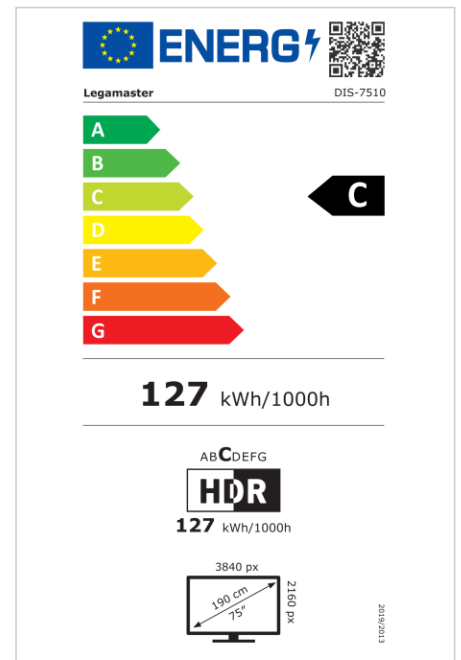

- Free OTA Updates
- Landscape/Portrait Support
- Haze level 25%
- Integrated Videowall tool up to 3x3
- Integrated rotation sensor
- Compatible with E-Share Casting solution
- Android 11
- USB-C (65W + DP 1.2)
- 1x HDMI Output
- 3x HDMI inputs
- OPS Slot

Art.No. **7-805110-75-UK**

GTIN **8713797107044**

DISCOVER 2 professional display

DIS-7510 UK

Display

- Display diagonal: 75 inch
- Display technology: LCD
- Panel type: IPS
- Backlight type: Direct LED
- Display resolution: 3840 x 2160 px | 4K Ultra HD
- Display brightness: 500 cd/m²
- Display number of colours: 1.073 billion colours
- Contrast ratio (static): 1200:1
- Contrast ratio (dynamic): 5000:1
- Aspect ratio: 16:9
- Display refresh rate: 60 fps
- Response time: 8 ms
- Viewing angle: H: 178° / V: 178°
- Display control: IR remote controller, Ethernet, RS-232C
- Lifespan: 50000 Hours
- Durability: 18/7
- Screen orientation: Landscape, Portrait

Power

- Power supply: AC | 100 - 240 V | 50/60 Hz
- Power consumption (sleep mode): 0.5 W
- Power consumption (standby): 0.5 W
- Energy efficiency class (HDR): C
- Energy efficiency scale: A to G

Operational conditions