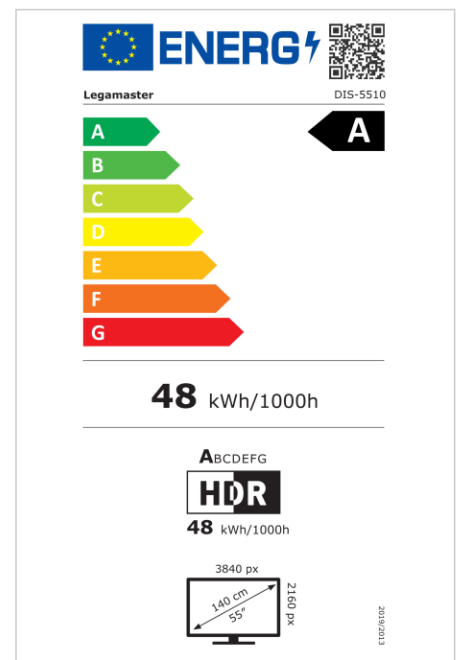

- Free OTA Updates
- Landscape/Portrait Support
- Haze level 25%
- Integrated Videowall tool up to 3x3
- Integrated rotation sensor
- Compatible with E-Share Casting solution
- Android 11
- USB-C (65W + DP 1.2)
- 1x HDMI Output
- 2x HDMI inputs

Art.No. **7-805110-55-CH**

GTIN **8713797106955**

DISCOVER 2 professional display

DIS-5510 CH

Display

- Display diagonal: 55 inch
- Display technology: LCD
- Panel type: IPS
- Backlight type: Direct LED
- Display resolution: 3840 x 2160 px | 4K Ultra HD
- Display brightness: 450 cd/m²
- Display number of colours: 1.073 billion colours
- Contrast ratio (static): 4000:1
- Contrast ratio (dynamic): 10000:1
- Aspect ratio: 16:9
- Display refresh rate: 60 fps
- Response time: 6.5 ms
- Viewing angle: H: 178° / V: 178°
- Display control: IR remote controller, Ethernet, RS-232C
- Lifespan: 50000 Hours
- Durability: 18/7
- Screen orientation: Landscape, Portrait

Power

- Power supply: AC | 100 - 240 V | 50/60 Hz
- Power consumption (sleep mode): 0.5 W
- Power consumption (standby): 0.5 W
- Energy efficiency class (HDR): A
- Energy efficiency scale: A to G

Operational conditions