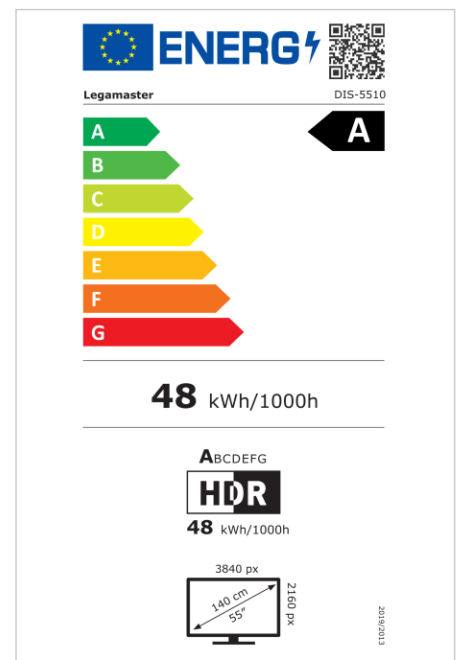

- Free OTA Updates
- Landscape/Portrait Support
- Haze level 25%
- Integrated Videowall tool up to 3x3
- Integrated rotation sensor
- Compatible with E-Share Casting solution
- Android 11
- USB-C (65W + DP 1.2)
- 1x HDMI Output
- 2x HDMI inputs

Art.No. **7-805110-55-US**

GTIN **8713797106962**

DISCOVER 2 professional display

DIS-5510 US

Display

- Display diagonal: 55 inch
- Display technology: LCD
- Panel type: IPS
- Backlight type: Direct LED
- Display resolution: 3840 x 2160 px | 4K Ultra HD
- Display brightness: 450 cd/m²
- Display number of colours: 1.073 billion colours
- Contrast ratio (static): 4000:1
- Contrast ratio (dynamic): 10000:1
- Aspect ratio: 16:9
- Display refresh rate: 60 fps
- Response time: 6.5 ms
- Viewing angle: H: 178° / V: 178°
- Display control: IR remote controller, Ethernet, RS-232C
- Lifespan: 50000 Hours
- Durability: 18/7
- Screen orientation: Landscape, Portrait

Power

- Power supply: AC | 100 - 240 V | 50/60 Hz
- Power consumption (sleep mode): 0.5 W
- Power consumption (standby): 0.5 W
- Energy efficiency class (HDR): A
- Energy efficiency scale: A to G

Operational conditions