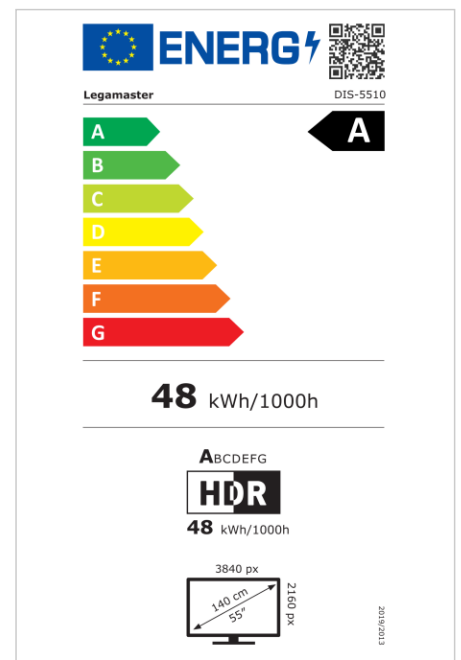

- Free OTA Updates
- Landscape/Portrait Support
- Haze level 25%
- Integrated Videowall tool up to 3x3
- Integrated rotation sensor
- Compatible with E-Share Casting solution
- Android 11
- USB-C (65W + DP 1.2)
- 1x HDMI Output
- 2x HDMI inputs

Art.No. **7-805110-55-AR**

GTIN **8713797106979**

DISCOVER 2 professional display

DIS-5510 AR

Display

- Display diagonal: 55 inch
- Display technology: LCD
- Panel type: IPS
- Backlight type: Direct LED
- Display resolution: 3840 x 2160 px | 4K Ultra HD
- Display brightness: 450 cd/m²
- Display number of colours: 1.073 billion colours
- Contrast ratio (static): 4000:1
- Contrast ratio (dynamic): 10000:1
- Aspect ratio: 16:9
- Display refresh rate: 60 fps
- Response time: 6.5 ms
- Viewing angle: H: 178° / V: 178°
- Display control: IR remote controller, Ethernet, RS-232C
- Lifespan: 50000 Hours
- Durability: 18/7
- Screen orientation: Landscape, Portrait

Power

- Power supply: AC | 100 - 240 V | 50/60 Hz
- Power consumption (sleep mode): 0.5 W
- Power consumption (standby): 0.5 W
- Energy efficiency class (HDR): A
- Energy efficiency scale: A to G

Operational conditions