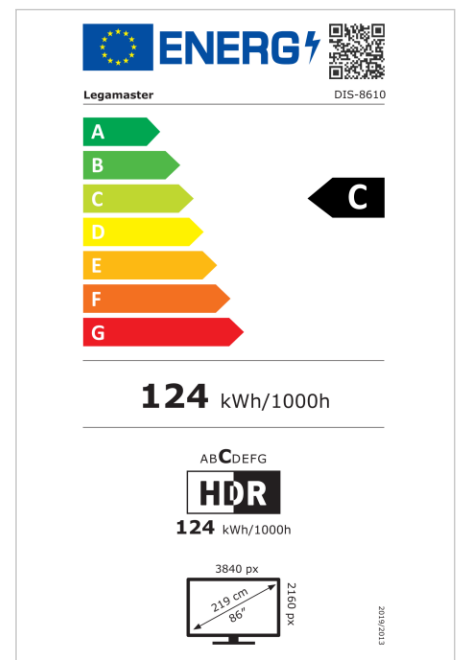

- Free OTA Updates
- Landscape/Portrait Support
- Haze level 25%
- Integrated Videowall tool up to 3x3
- Integrated rotation sensor
- Compatible with E-Share Casting solution
- Android 11
- USB-C (65W + DP 1.2)
- 1x HDMI Output
- 3x HDMI inputs
- OPS Slot

Art.No. **7-805110-86-EU**

GTIN **8713797107082**

DISCOVER 2 professional display

DIS-8610 EU

Display

- Display diagonal: 86 inch
- Display technology: LCD
- Panel type: IPS
- Backlight type: Direct LED
- Display resolution: 3840 x 2160 px | 4K Ultra HD
- Display brightness: 500 cd/m²
- Display number of colours: 1.073 billion colours
- Contrast ratio (static): 1200:1
- Contrast ratio (dynamic): 5000:1
- Aspect ratio: 16:9
- Display refresh rate: 60 fps
- Response time: 8 ms
- Viewing angle: H: 178° / V: 178°
- Display control: IR remote controller, Ethernet, RS-232C
- Lifespan: 50000 Hours
- Durability: 18/7
- Screen orientation: Landscape, Portrait

Power

- Power supply: AC | 100 - 240 V | 50/60 Hz
- Power consumption (sleep mode): 0.5 W
- Power consumption (standby): 0.5 W
- Energy efficiency class (HDR): C
- Energy efficiency scale: A to G

Operational conditions