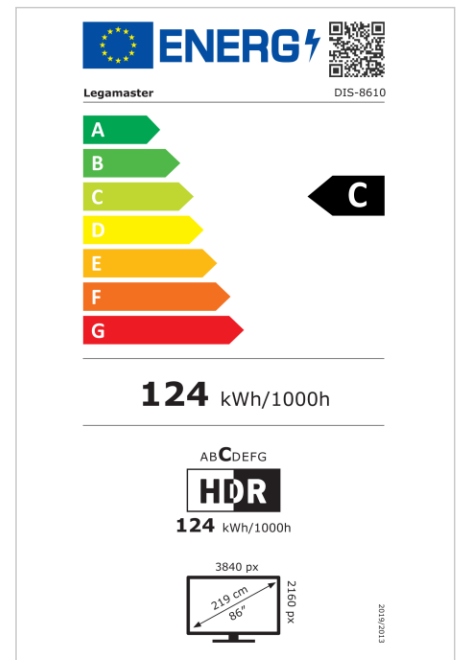

DISCOVER 2 professional display DIS-8610 UK

- Legamaster DISCOVER range of professional displays offers a cost-efficient solution to upgrade presentations in both corporate and educational settings
- Available from 43 to 98 inch, the DISCOVER displays are made especially for medium to big meeting-spaces or classrooms
- Onboard, users can find a web-browser, media player and office document player that offer basic functionality without any connected devices needed
- A basic and local narrow casting app is pre-installed on the device providing a basic public information display functionality but it also has a central management content display integration App using an external service solution providing a scalable control of the displayed content
- An integrated tiling tool will provide support for up to a 3x3 videowall solution without the need of purchasing any additional hardware
- Connecting the DISCOVER professional displays to an external source, using an AirServer Connect for full casting and mirroring options or using the displays together with a video conferencing camera and OPS computer will offer users a full, professional presentation solution