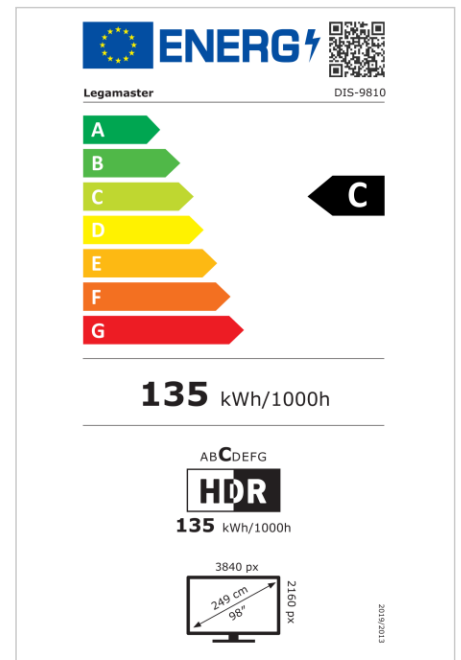

DISCOVER 2 professional display DIS-9810 EU

- Legamaster DISCOVER range of professional displays offers a cost-efficient solution to upgrade presentations in both corporate and educational settings
- Available from 43 to 98 inch, the DISCOVER displays are made especially for medium to big meeting-spaces or classrooms
- Onboard, users can find a web-browser, media player and office document player that offer basic functionality without any connected devices needed
- A basic and local narrow casting app is pre-installed on the device providing a basic public information display functionality but it also has a central management content display integration App using an external service solution providing a scalable control of the displayed content
- An integrated tiling tool will provide support for up to a 3x3 videowall solution without the need of purchasing any additional hardware
- Connecting the DISCOVER professional displays to an external source, using an AirServer Connect for full casting and mirroring options or using the displays together with a video conferencing camera and OPS computer will offer users a full, professional presentation solution