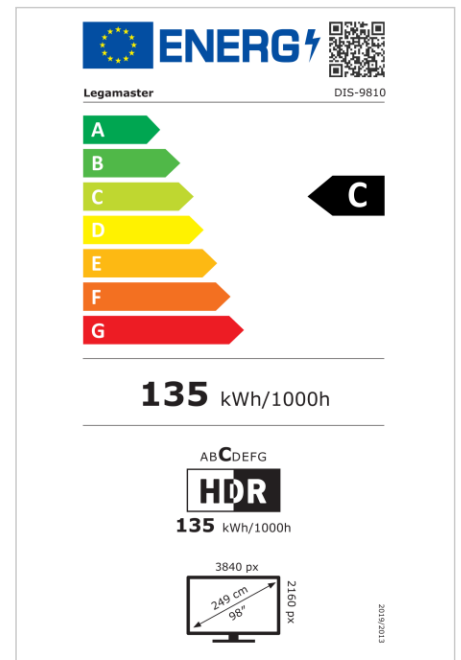

- Free OTA Updates
- Landscape/Portrait Support
- Haze level 25%
- Integrated Videowall tool up to 3x3
- Integrated rotation sensor
- Compatible with E-Share Casting solution
- Android 11
- USB-C (65W + DP 1.2)
- 1x HDMI Output
- 3x HDMI inputs
- OPS Slot

Art.No. **7-805110-98-UK**

GTIN **8713797107143**

DISCOVER 2 professional display

DIS-9810 UK

Display

- Display diagonal: 98 inch
- Display technology: LCD
- Panel type: IPS
- Backlight type: Direct LED
- Display resolution: 3840 x 2160 px | 4K Ultra HD
- Display brightness: 500 cd/m²
- Display number of colours: 1.073 billion colours
- Contrast ratio (static): 1200:1
- Contrast ratio (dynamic): 5000:1
- Aspect ratio: 16:9
- Display refresh rate: 60 fps
- Response time: 8 ms
- Viewing angle: H: 178° / V: 178°
- Display control: IR remote controller, Ethernet, RS-232C
- Lifespan: 50000 Hours
- Durability: 18/7
- Screen orientation: Landscape, Portrait

Power

- Power supply: AC | 100 - 240 V | 50/60 Hz
- Power consumption (sleep mode): 0.5 W
- Power consumption (standby): 0.5 W
- Energy efficiency class (HDR): C
- Energy efficiency scale: A to G

Operational conditions