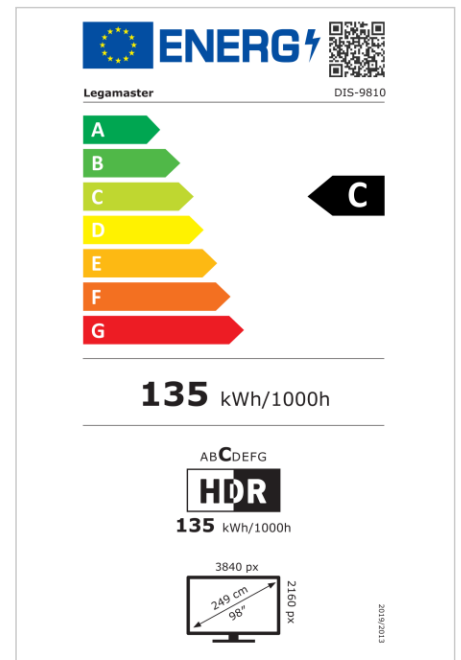

- Free OTA Updates
- Landscape/Portrait Support
- Haze level 25%
- Integrated Videowall tool up to 3x3
- Integrated rotation sensor
- Compatible with E-Share Casting solution
- Android 11
- USB-C (65W + DP 1.2)
- 1x HDMI Output
- 3x HDMI inputs
- OPS Slot

Art.No. **7-805110-98-CH**

GTIN **8713797107150**

DISCOVER 2 professional display

DIS-9810 CH

Display

- Display diagonal: 98 inch
- Display technology: LCD
- Panel type: IPS
- Backlight type: Direct LED
- Display resolution: 3840 x 2160 px | 4K Ultra HD
- Display brightness: 500 cd/m²
- Display number of colours: 1.073 billion colours
- Contrast ratio (static): 1200:1
- Contrast ratio (dynamic): 5000:1
- Aspect ratio: 16:9
- Display refresh rate: 60 fps
- Response time: 8 ms
- Viewing angle: H: 178° / V: 178°
- Display control: IR remote controller, Ethernet, RS-232C
- Lifespan: 50000 Hours
- Durability: 18/7
- Screen orientation: Landscape, Portrait

Power

- Power supply: AC | 100 - 240 V | 50/60 Hz
- Power consumption (sleep mode): 0.5 W
- Power consumption (standby): 0.5 W
- Energy efficiency class (HDR): C
- Energy efficiency scale: A to G

Operational conditions