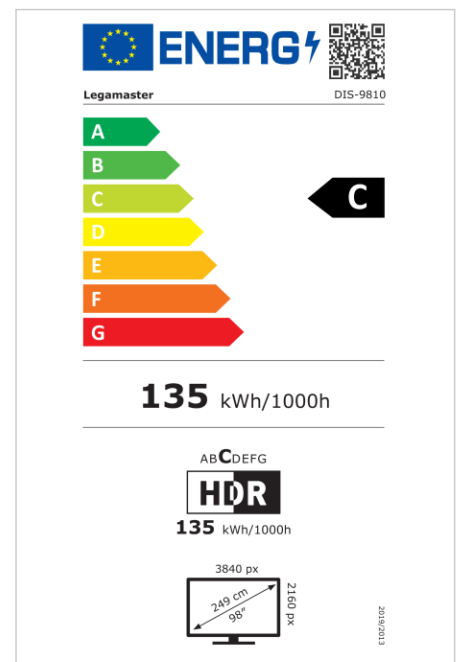

- Free OTA Updates
- Landscape/Portrait Support
- Haze level 25%
- Integrated Videowall tool up to 3x3
- Integrated rotation sensor
- Compatible with E-Share Casting solution
- Android 11
- USB-C (65W + DP 1.2)
- 1x HDMI Output
- 3x HDMI inputs
- OPS Slot

Art.No. **7-805110-98-US**

GTIN **8713797107167**

DISCOVER 2 professional display

DIS-9810 US

Display

- Display diagonal: 98 inch
- Display technology: LCD
- Panel type: IPS
- Backlight type: Direct LED
- Display resolution: 3840 x 2160 px | 4K Ultra HD
- Display brightness: 500 cd/m²
- Display number of colours: 1.073 billion colours
- Contrast ratio (static): 1200:1
- Contrast ratio (dynamic): 5000:1
- Aspect ratio: 16:9
- Display refresh rate: 60 fps
- Response time: 8 ms
- Viewing angle: H: 178° / V: 178°
- Display control: IR remote controller, Ethernet, RS-232C
- Lifespan: 50000 Hours
- Durability: 18/7
- Screen orientation: Landscape, Portrait

Power

- Power supply: AC | 100 - 240 V | 50/60 Hz
- Power consumption (sleep mode): 0.5 W
- Power consumption (standby): 0.5 W
- Energy efficiency class (HDR): C
- Energy efficiency scale: A to G

Operational conditions