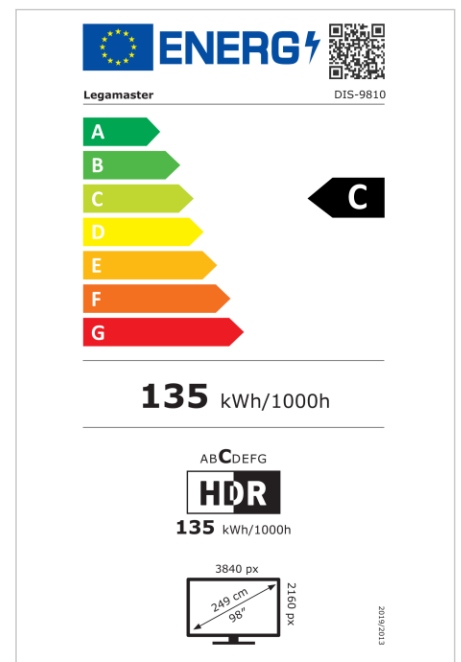

- Free OTA Updates
- Landscape/Portrait Support
- Haze level 25%
- Integrated Videowall tool up to 3x3
- Integrated rotation sensor
- Compatible with E-Share Casting solution
- Android 11
- USB-C (65W + DP 1.2)
- 1x HDMI Output
- 3x HDMI inputs
- OPS Slot

Art.No. **7-805110-98-AR**

GTIN **8713797107174**

DISCOVER 2 professional display

DIS-9810 AR

Display

- Display diagonal: 98 inch
- Display technology: LCD
- Panel type: IPS
- Backlight type: Direct LED
- Display resolution: 3840 x 2160 px | 4K Ultra HD
- Display brightness: 500 cd/m²
- Display number of colours: 1.073 billion colours
- Contrast ratio (static): 1200:1
- Contrast ratio (dynamic): 5000:1
- Aspect ratio: 16:9
- Display refresh rate: 60 fps
- Response time: 8 ms
- Viewing angle: H: 178° / V: 178°
- Display control: IR remote controller, Ethernet, RS-232C
- Lifespan: 50000 Hours
- Durability: 18/7
- Screen orientation: Landscape, Portrait

Power

- Power supply: AC | 100 - 240 V | 50/60 Hz
- Power consumption (sleep mode): 0.5 W
- Power consumption (standby): 0.5 W
- Energy efficiency class (HDR): C
- Energy efficiency scale: A to G

Operational conditions