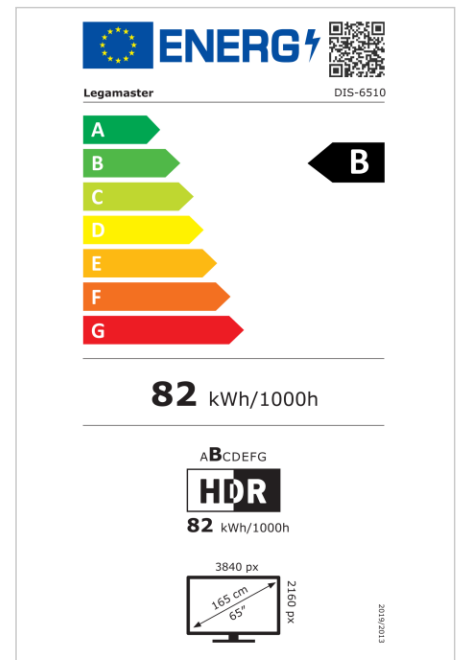

- Free OTA Updates
- Landscape/Portrait Support
- Haze level 25%
- Integrated Videowall tool up to 3x3
- Integrated rotation sensor
- Compatible with E-Share Casting solution
- Android 11
- USB-C (65W + DP 1.2)
- 1x HDMI Output
- 3x HDMI inputs
- OPS Slot

Art.No. **7-805110-65-CH**

GTIN **8713797107006**

DISCOVER 2 professional display

DIS-6510 CH

Display

- Display diagonal: 65 inch
- Display technology: LCD
- Panel type: IPS
- Backlight type: Direct LED
- Display resolution: 3840 x 2160 px | 4K Ultra HD
- Display brightness: 450 cd/m²
- Display number of colours: 1.073 billion colours
- Contrast ratio (static): 1200:1
- Aspect ratio: 16:9
- Display refresh rate: 60 fps
- Response time: 8 ms
- Viewing angle: H: 178° / V: 178°
- Display control: IR remote controller, Ethernet, RS-232C
- Lifespan: 50000 Hours
- Durability: 18/7
- Screen orientation: Landscape, Portrait

Power

- Power supply: AC | 100 - 240 V | 50/60 Hz
- Power consumption (sleep mode): 0.5 W
- Power consumption (standby): 0.5 W
- Energy efficiency class (HDR): B
- Energy efficiency scale: A to G

Operational conditions