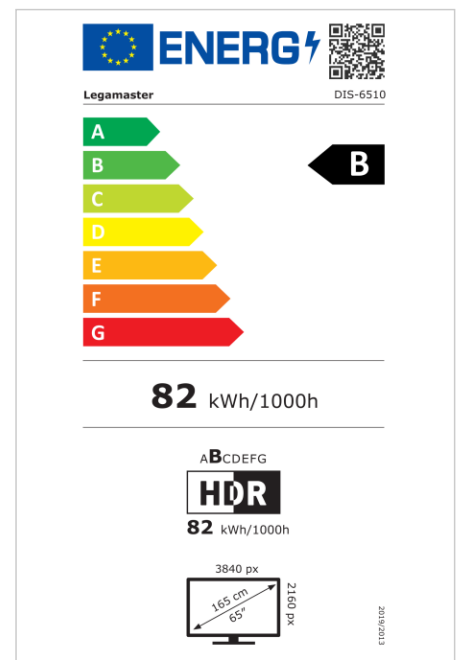

- Free OTA Updates
- Landscape/Portrait Support
- Haze level 25%
- Integrated Videowall tool up to 3x3
- Integrated rotation sensor
- Compatible with E-Share Casting solution
- Android 11
- USB-C (65W + DP 1.2)
- 1x HDMI Output
- 3x HDMI inputs
- OPS Slot

Art.No. **7-805110-65-CH**

GTIN **8713797107006**

DISCOVER 2 professional display

DIS-6510 CH

Display

- Display diagonal: 65 inch
- Display technology: LCD
- Panel type: IPS
- Backlight type: Direct LED
- Display resolution: 3840 x 2160 px | 4K Ultra HD
- Display brightness: 500 cd/m²
- Display number of colours: 1.073 billion colours
- Contrast ratio (static): 1200:1
- Contrast ratio (dynamic): 5000:1
- Aspect ratio: 16:9
- Display refresh rate: 60 fps
- Response time: 8 ms
- Viewing angle: H: 178° / V: 178°
- Display control: IR remote controller, Ethernet, RS-232C
- Lifespan: 50000 Hours
- Durability: 18/7
- Screen orientation: Landscape, Portrait

Power

- Power supply: AC | 100 - 240 V | 50/60 Hz
- Power consumption (sleep mode): 0.5 W
- Power consumption (standby): 0.5 W
- Energy efficiency class (HDR): B
- Energy efficiency scale: A to G

Operational conditions