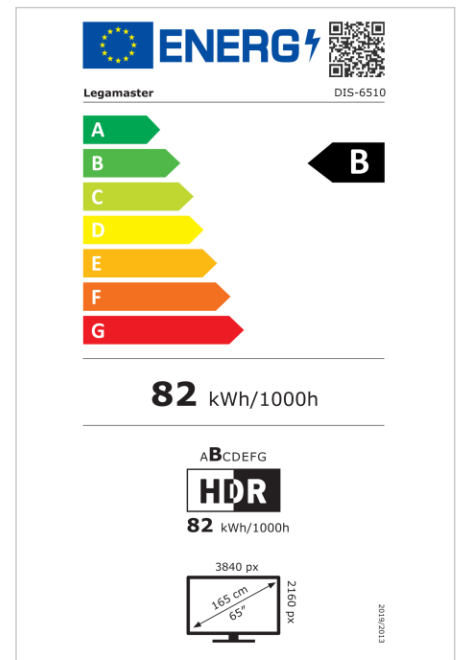

- Free OTA Updates
- Landscape/Portrait Support
- Haze level 25%
- Integrated Videowall tool up to 3x3
- Integrated rotation sensor
- Compatible with E-Share Casting solution
- Android 11
- USB-C (65W + DP 1.2)
- 1x HDMI Output
- 3x HDMI inputs
- OPS Slot

Art.No. **7-805110-65-US**

GTIN **8713797107013**

DISCOVER 2 professional display

DIS-6510 US

Display

- Display diagonal: 65 inch
- Display technology: LCD
- Panel type: IPS
- Backlight type: Direct LED
- Display resolution: 3840 x 2160 px | 4K Ultra HD
- Display brightness: 450 cd/m²
- Display number of colours: 1.073 billion colours
- Contrast ratio (static): 1200:1
- Aspect ratio: 16:9
- Display refresh rate: 60 fps
- Response time: 8 ms
- Viewing angle: H: 178° / V: 178°
- Display control: IR remote controller, Ethernet, RS-232C
- Lifespan: 50000 Hours
- Durability: 18/7
- Screen orientation: Landscape, Portrait

Power

- Power supply: AC | 100 - 240 V | 50/60 Hz
- Power consumption (sleep mode): 0.5 W
- Power consumption (standby): 0.5 W
- Energy efficiency class (HDR): B
- Energy efficiency scale: A to G

Operational conditions