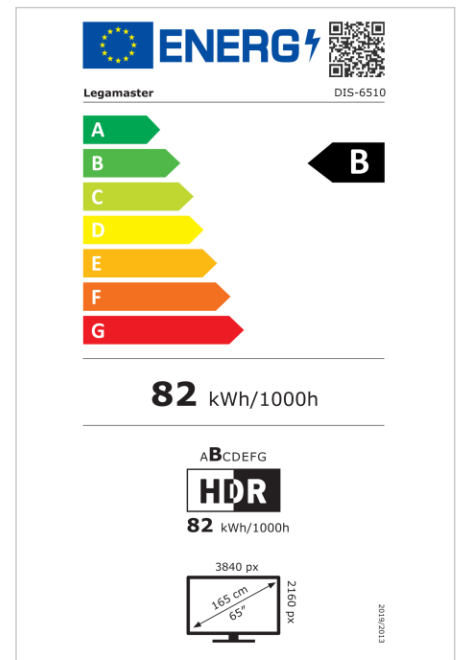

- Free OTA Updates
- Landscape/Portrait Support
- Haze level 25%
- Integrated Videowall tool up to 3x3
- Integrated rotation sensor
- Compatible with E-Share Casting solution
- Android 11
- USB-C (65W + DP 1.2)
- 1x HDMI Output
- 3x HDMI inputs
- OPS Slot

Art.No. **7-805110-65-US**

GTIN **8713797107013**

DISCOVER 2 professional display

DIS-6510 US

Display

- Display diagonal: 65 inch
- Display technology: LCD
- Panel type: IPS
- Backlight type: Direct LED
- Display resolution: 3840 x 2160 px | 4K Ultra HD
- Display brightness: 500 cd/m²
- Display number of colours: 1.073 billion colours
- Contrast ratio (static): 1200:1
- Contrast ratio (dynamic): 5000:1
- Aspect ratio: 16:9
- Display refresh rate: 60 fps
- Response time: 8 ms
- Viewing angle: H: 178° / V: 178°
- Display control: IR remote controller, Ethernet, RS-232C
- Lifespan: 50000 Hours
- Durability: 18/7
- Screen orientation: Landscape, Portrait

Power

- Power supply: AC | 100 - 240 V | 50/60 Hz
- Power consumption (sleep mode): 0.5 W
- Power consumption (standby): 0.5 W
- Energy efficiency class (HDR): B
- Energy efficiency scale: A to G

Operational conditions