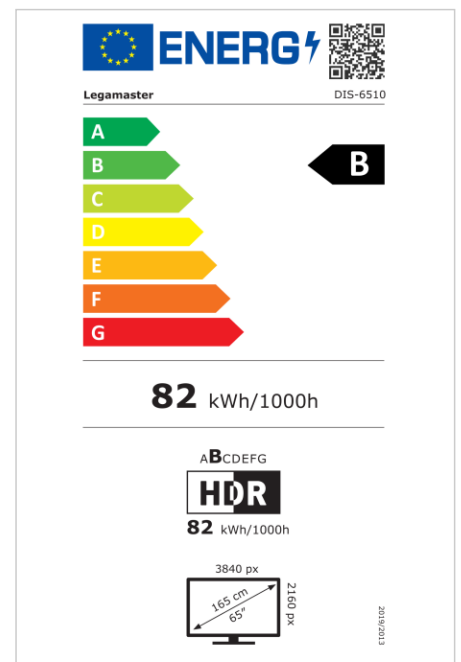

- Free OTA Updates
- Landscape/Portrait Support
- Haze level 25%
- Integrated Videowall tool up to 3x3
- Integrated rotation sensor
- Compatible with E-Share Casting solution
- Android 11
- USB-C (65W + DP 1.2)
- 1x HDMI Output
- 3x HDMI inputs
- OPS Slot

Art.No. **7-805110-65-AR**

GTIN **8713797107020**

DISCOVER 2 professional display

DIS-6510 AR

Display

- Display diagonal: 65 inch
- Display technology: LCD
- Panel type: IPS
- Backlight type: Direct LED
- Display resolution: 3840 x 2160 px | 4K Ultra HD
- Display brightness: 450 cd/m²
- Display number of colours: 1.073 billion colours
- Contrast ratio (static): 1200:1
- Aspect ratio: 16:9
- Display refresh rate: 60 fps
- Response time: 8 ms
- Viewing angle: H: 178° / V: 178°
- Display control: IR remote controller, Ethernet, RS-232C
- Lifespan: 50000 Hours
- Durability: 18/7
- Screen orientation: Landscape, Portrait

Power

- Power supply: AC | 100 - 240 V | 50/60 Hz
- Power consumption (sleep mode): 0.5 W
- Power consumption (standby): 0.5 W
- Energy efficiency class (HDR): B
- Energy efficiency scale: A to G

Operational conditions