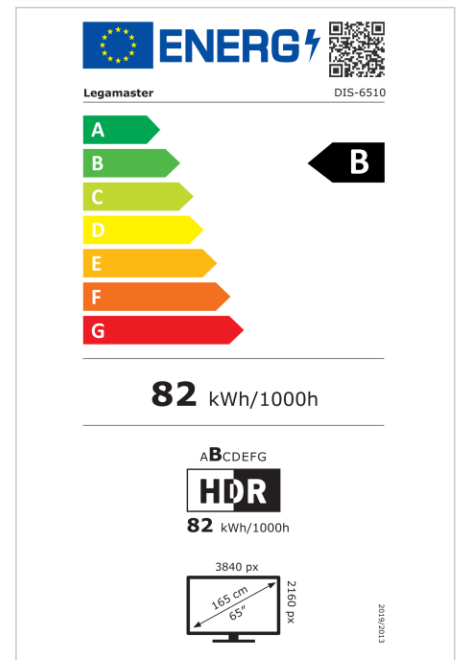

- Free OTA Updates
- Landscape/Portrait Support
- Haze level 25%
- Integrated Videowall tool up to 3x3
- Integrated rotation sensor
- Compatible with E-Share Casting solution
- Android 11
- USB-C (65W + DP 1.2)
- 1x HDMI Output
- 3x HDMI inputs
- OPS Slot

Art.No. **7-805110-65-AR**

GTIN **8713797107020**

DISCOVER 2 professional display

DIS-6510 AR

Display

- Display diagonal: 65 inch
- Display technology: LCD
- Panel type: IPS
- Backlight type: Direct LED
- Display resolution: 3840 x 2160 px | 4K Ultra HD
- Display brightness: 500 cd/m²
- Display number of colours: 1.073 billion colours
- Contrast ratio (static): 1200:1
- Contrast ratio (dynamic): 5000:1
- Aspect ratio: 16:9
- Display refresh rate: 60 fps
- Response time: 8 ms
- Viewing angle: H: 178° / V: 178°
- Display control: IR remote controller, Ethernet, RS-232C
- Lifespan: 50000 Hours
- Durability: 18/7
- Screen orientation: Landscape, Portrait

Power

- Power supply: AC | 100 - 240 V | 50/60 Hz
- Power consumption (sleep mode): 0.5 W
- Power consumption (standby): 0.5 W
- Energy efficiency class (HDR): B
- Energy efficiency scale: A to G

Operational conditions