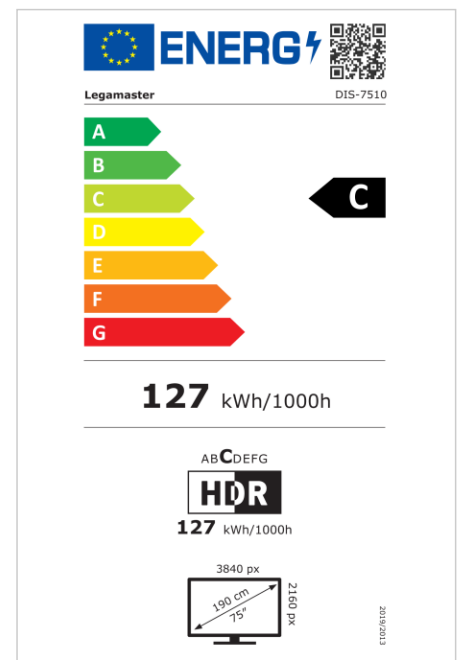

DISCOVER 2 professional display DIS-7510 CH

- Legamaster DISCOVER range of professional displays offers a cost-efficient solution to upgrade presentations in both corporate and educational settings
- Available from 43 to 98 inch, the DISCOVER displays are made especially for medium to big meeting-spaces or classrooms
- Onboard, users can find a web-browser, media player and office document player that offer basic functionality without any connected devices needed
- A basic and local narrow casting app is pre-installed on the device providing a basic public information display functionality but it also has a central management content display integration App using an external service solution providing a scalable control of the displayed content
- An integrated tiling tool will provide support for up to a 3x3 videowall solution without the need of purchasing any additional hardware
- Connecting the DISCOVER professional displays to an external source, using an AirServer Connect for full casting and mirroring options or using the displays together with a video conferencing camera and OPS computer will offer users a full, professional presentation solution