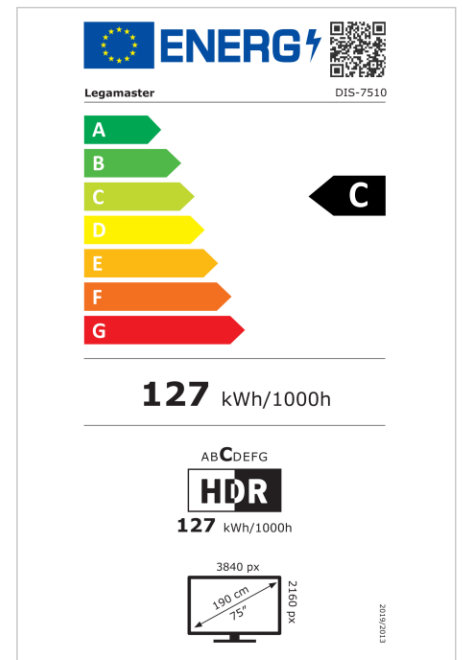

- Free OTA Updates
- Landscape/Portrait Support
- Haze level 25%
- Integrated Videowall tool up to 3x3
- Integrated rotation sensor
- Compatible with E-Share Casting solution
- Android 11
- USB-C (65W + DP 1.2)
- 1x HDMI Output
- 3x HDMI inputs
- OPS Slot

Art.No. **7-805110-75-US**

GTIN **8713797107068**

DISCOVER 2 professional display

DIS-7510 US

Display

- Display diagonal: 75 inch
- Display technology: LCD
- Panel type: IPS
- Backlight type: Direct LED
- Display resolution: 3840 x 2160 px | 4K Ultra HD
- Display brightness: 500 cd/m²
- Display number of colours: 1.073 billion colours
- Contrast ratio (static): 1200:1
- Contrast ratio (dynamic): 5000:1
- Aspect ratio: 16:9
- Display refresh rate: 60 fps
- Response time: 8 ms
- Viewing angle: H: 178° / V: 178°
- Display control: IR remote controller, Ethernet, RS-232C
- Lifespan: 50000 Hours
- Durability: 18/7
- Screen orientation: Landscape, Portrait

Power

- Power supply: AC | 100 - 240 V | 50/60 Hz
- Power consumption (sleep mode): 0.5 W
- Power consumption (standby): 0.5 W
- Energy efficiency class (HDR): C
- Energy efficiency scale: A to G

Operational conditions