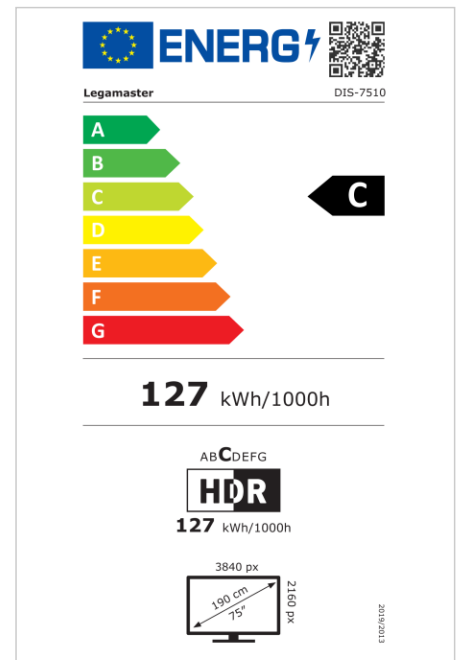

- Free OTA Updates
- Landscape/Portrait Support
- Haze level 25%
- Integrated Videowall tool up to 3x3
- Integrated rotation sensor
- Compatible with E-Share Casting solution
- Android 11
- USB-C (65W + DP 1.2)
- 1x HDMI Output
- 3x HDMI inputs
- OPS Slot

Art.No. **7-805110-75-AR**

GTIN **8713797107075**

DISCOVER 2 professional display

DIS-7510 AR

Display

- Display diagonal: 75 inch
- Display technology: LCD
- Panel type: IPS
- Backlight type: Direct LED
- Display resolution: 3840 x 2160 px | 4K Ultra HD
- Display brightness: 500 cd/m²
- Display number of colours: 1.073 billion colours
- Contrast ratio (static): 1200:1
- Contrast ratio (dynamic): 5000:1
- Aspect ratio: 16:9
- Display refresh rate: 60 fps
- Response time: 8 ms
- Viewing angle: H: 178° / V: 178°
- Display control: IR remote controller, Ethernet, RS-232C
- Lifespan: 50000 Hours
- Durability: 18/7
- Screen orientation: Landscape, Portrait

Power

- Power supply: AC | 100 - 240 V | 50/60 Hz
- Power consumption (sleep mode): 0.5 W
- Power consumption (standby): 0.5 W
- Energy efficiency class (HDR): C
- Energy efficiency scale: A to G

Operational conditions