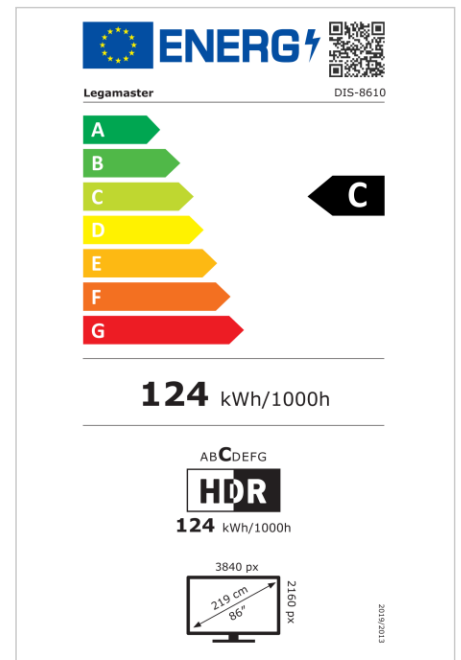

- Free OTA Updates
- Landscape/Portrait Support
- Haze level 25%
- Integrated Videowall tool up to 3x3
- Integrated rotation sensor
- Compatible with E-Share Casting solution
- Android 11
- USB-C (65W + DP 1.2)
- 1x HDMI Output
- 3x HDMI inputs
- OPS Slot

Art.No. **7-805110-86-CH**

GTIN **8713797107105**

DISCOVER 2 professional display

DIS-8610 CH

Display

- Display diagonal: 86 inch
- Display technology: LCD
- Panel type: IPS
- Backlight type: Direct LED
- Display resolution: 3840 x 2160 px | 4K Ultra HD
- Display brightness: 500 cd/m²
- Display number of colours: 1.073 billion colours
- Contrast ratio (static): 1200:1
- Contrast ratio (dynamic): 5000:1
- Aspect ratio: 16:9
- Display refresh rate: 60 fps
- Response time: 8 ms
- Viewing angle: H: 178° / V: 178°
- Display control: IR remote controller, Ethernet, RS-232C
- Lifespan: 50000 Hours
- Durability: 18/7
- Screen orientation: Landscape, Portrait

Power

- Power supply: AC | 100 - 240 V | 50/60 Hz
- Power consumption (sleep mode): 0.5 W
- Power consumption (standby): 0.5 W
- Energy efficiency class (HDR): C
- Energy efficiency scale: A to G

Operational conditions