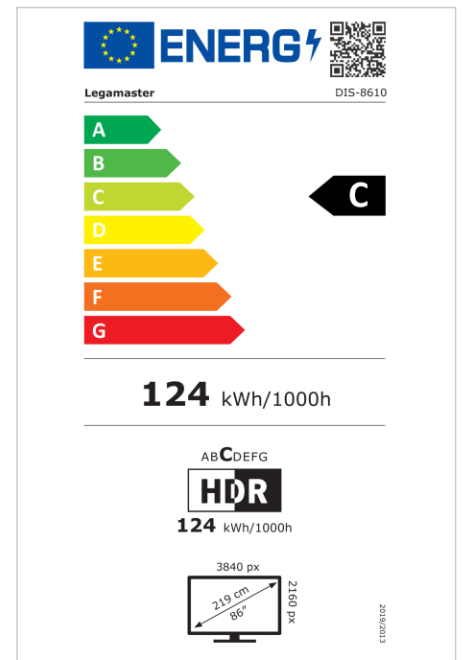

- Free OTA Updates
- Landscape/Portrait Support
- Haze level 25%
- Integrated Videowall tool up to 3x3
- Integrated rotation sensor
- Compatible with E-Share Casting solution
- Android 11
- USB-C (65W + DP 1.2)
- 1x HDMI Output
- 3x HDMI inputs
- OPS Slot

Art.No. **7-805110-86-US**

GTIN **8713797107112**

DISCOVER 2 professional display

DIS-8610 US

Display

- Display diagonal: 86 inch
- Display technology: LCD
- Panel type: IPS
- Backlight type: Direct LED
- Display resolution: 3840 x 2160 px | 4K Ultra HD
- Display brightness: 500 cd/m²
- Display number of colours: 1.073 billion colours
- Contrast ratio (static): 1200:1
- Contrast ratio (dynamic): 5000:1
- Aspect ratio: 16:9
- Display refresh rate: 60 fps
- Response time: 8 ms
- Viewing angle: H: 178° / V: 178°
- Display control: IR remote controller, Ethernet, RS-232C
- Lifespan: 50000 Hours
- Durability: 18/7
- Screen orientation: Landscape, Portrait

Power

- Power supply: AC | 100 - 240 V | 50/60 Hz
- Power consumption (sleep mode): 0.5 W
- Power consumption (standby): 0.5 W
- Energy efficiency class (HDR): C
- Energy efficiency scale: A to G

Operational conditions