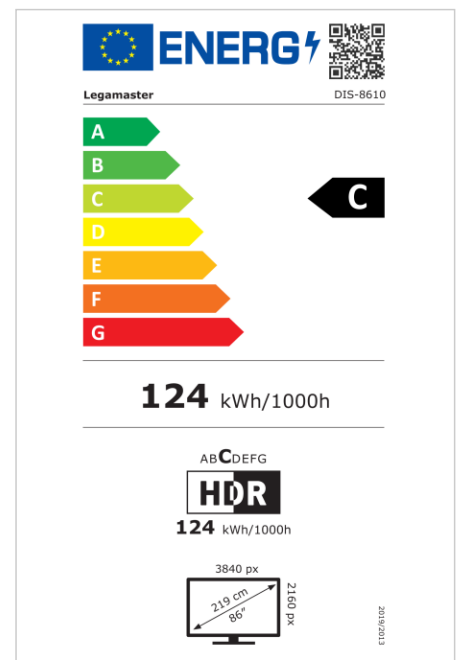

- Free OTA Updates
- Landscape/Portrait Support
- Haze level 25%
- Integrated Videowall tool up to 3x3
- Integrated rotation sensor
- Compatible with E-Share Casting solution
- Android 11
- USB-C (65W + DP 1.2)
- 1x HDMI Output
- 3x HDMI inputs
- OPS Slot

Art.No. **7-805110-86-AR**

GTIN **8713797107129**

DISCOVER 2 professional display

DIS-8610 AR

Display

- Display diagonal: 86 inch
- Display technology: LCD
- Panel type: IPS
- Backlight type: Direct LED
- Display resolution: 3840 x 2160 px | 4K Ultra HD
- Display brightness: 500 cd/m²
- Display number of colours: 1.073 billion colours
- Contrast ratio (static): 1200:1
- Contrast ratio (dynamic): 5000:1
- Aspect ratio: 16:9
- Display refresh rate: 60 fps
- Response time: 8 ms
- Viewing angle: H: 178° / V: 178°
- Display control: IR remote controller, Ethernet, RS-232C
- Lifespan: 50000 Hours
- Durability: 18/7
- Screen orientation: Landscape, Portrait

Power

- Power supply: AC | 100 - 240 V | 50/60 Hz
- Power consumption (sleep mode): 0.5 W
- Power consumption (standby): 0.5 W
- Energy efficiency class (HDR): C
- Energy efficiency scale: A to G

Operational conditions