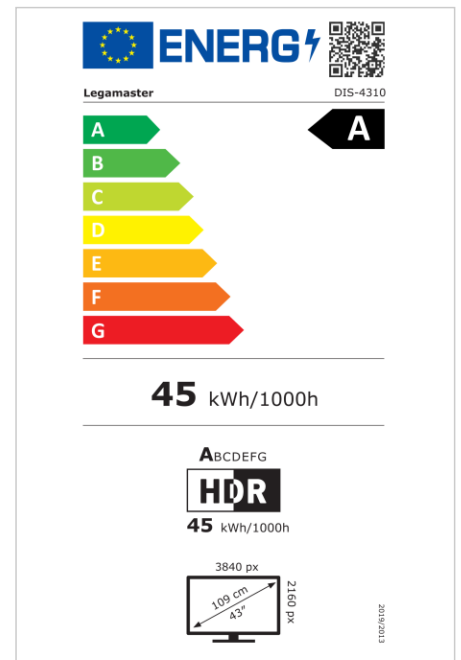

- Free OTA Updates
- Landscape/Portrait Support
- Haze level 25%
- Integrated Videowall tool up to 3x3
- Integrated rotation sensor
- Compatible with E-Share Casting solution
- Android 11
- USB-C (65W + DP 1.2)
- 1x HDMI Output
- 2x HDMI inputs

Art.No. **7-805110-43**

GTIN **8713797107839**

DISCOVER 2 professional display

DIS-4310

Display

- Display diagonal: 43 inch
- Display technology: LCD
- Panel type: IPS
- Backlight type: Direct LED
- Display resolution: 3840 x 2160 px | 4K Ultra HD
- Display brightness: 450 cd/m²
- Display number of colours: 1.073 billion colours
- Contrast ratio (static): 4000:1
- Aspect ratio: 16:9
- Display refresh rate: 60 fps
- Response time: 6.5 ms
- Viewing angle: H: 178° / V: 178°
- Display control: IR remote controller, Ethernet, RS-232C
- Lifespan: 50000 Hours
- Durability: 18/7
- Screen orientation: Landscape, Portrait

Power

- Power supply: AC | 100 - 240 V | 50/60 Hz
- Power consumption (sleep mode): 0.5 W
- Power consumption (standby): 0.5 W
- Energy efficiency class (HDR): A
- Energy efficiency scale: A to G

Operational conditions