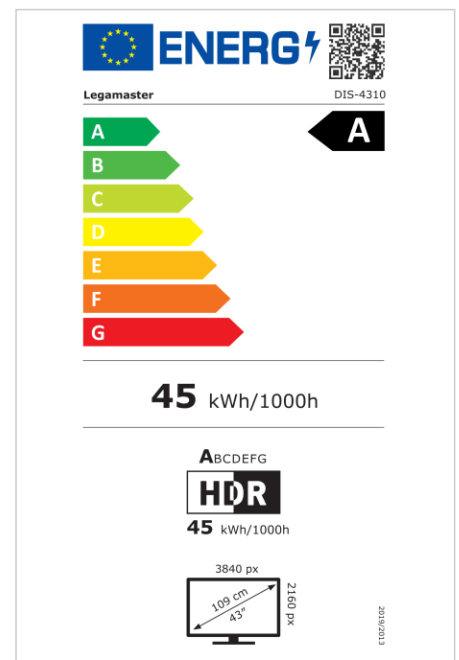

DISCOVER 2 professional display DIS-4310

- Legamaster DISCOVER range of professional displays offers a cost-efficient solution to upgrade presentations in both corporate and educational settings
- Available from 43 to 98 inch, the DISCOVER displays are made especially for medium to big meeting-spaces or classrooms
- Onboard, users can find a web-browser, media player and office document player that offer basic functionality without any connected devices needed
- A basic and local narrow casting app is pre-installed on the device providing a basic public information display functionality but it also has a central management content display integration App using an external service solution providing a scalable control of the displayed content
- An integrated tiling tool will provide support for up to a 3x3 videowall solution without the need of purchasing any additional hardware
- Connecting the DISCOVER professional displays to an external source, using an AirServer Connect for full casting and mirroring options or using the displays together with a video conferencing camera and OPS computer will offer users a full, professional presentation solution