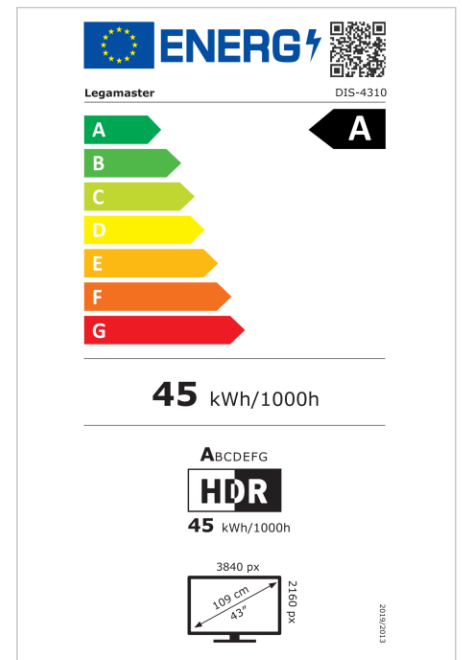

- Free OTA Updates
- Landscape/Portrait Support
- Haze level 25%
- Integrated Videowall tool up to 3x3
- Integrated rotation sensor
- Compatible with E-Share Casting solution
- Android 11
- USB-C (65W + DP 1.2)
- 1x HDMI Output
- 2x HDMI inputs

Art.No. **7-805110-43-EU**

GTIN **8713797107846**

DISCOVER 2 professional display

DIS-4310 EU

Display

- Display diagonal: 43 inch
- Display technology: LCD
- Panel type: IPS
- Backlight type: Direct LED
- Display resolution: 3840 x 2160 px | 4K Ultra HD
- Display brightness: 450 cd/m²
- Display number of colours: 1.073 billion colours
- Contrast ratio (static): 4000:1
- Aspect ratio: 16:9
- Display refresh rate: 60 fps
- Response time: 6.5 ms
- Viewing angle: H: 178° / V: 178°
- Display control: IR remote controller, Ethernet, RS-232C
- Lifespan: 50000 Hours
- Durability: 18/7
- Screen orientation: Landscape, Portrait

Power

- Power supply: AC | 100 - 240 V | 50/60 Hz
- Power consumption (sleep mode): 0.5 W
- Power consumption (standby): 0.5 W
- Energy efficiency class (HDR): A
- Energy efficiency scale: A to G

Operational conditions