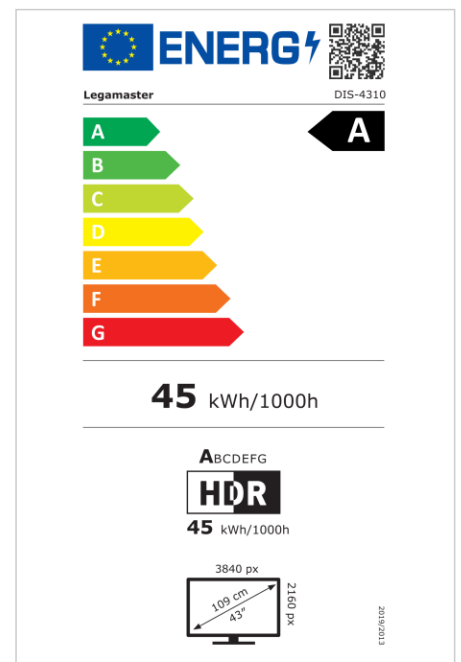

- Free OTA Updates
- Landscape/Portrait Support
- Haze level 25%
- Integrated Videowall tool up to 3x3
- Integrated rotation sensor
- Compatible with E-Share Casting solution
- Android 11
- USB-C (65W + DP 1.2)
- 1x HDMI Output
- 2x HDMI inputs

Art.No. **7-805110-43-EU**

GTIN **8713797107846**

DISCOVER 2 professional display

DIS-4310 EU

Display

- Display diagonal: 43 inch
- Display technology: LCD
- Panel type: IPS
- Backlight type: Direct LED
- Display resolution: 3840 x 2160 px | 4K Ultra HD
- Display brightness: 450 cd/m²
- Display number of colours: 1.073 billion colours
- Contrast ratio (static): 6000:1
- Contrast ratio (dynamic): 10000:1
- Aspect ratio: 16:9
- Display refresh rate: 60 fps
- Response time: 6.5 ms
- Viewing angle: H: 178° / V: 178°
- Display control: IR remote controller, Ethernet, RS-232C
- Lifespan: 50000 Hours
- Durability: 18/7
- Screen orientation: Landscape, Portrait

Power

- Power supply: AC | 100 - 240 V | 50/60 Hz
- Power consumption (sleep mode): 0.5 W
- Power consumption (standby): 0.5 W
- Energy efficiency class (HDR): A
- Energy efficiency scale: A to G

Operational conditions