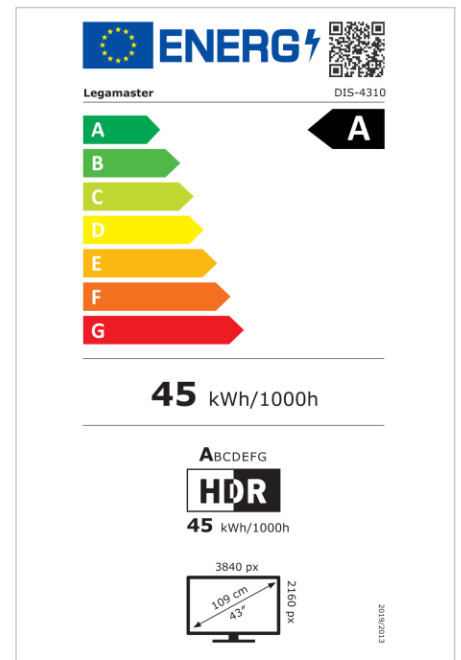

- Free OTA Updates
- Landscape/Portrait Support
- Haze level 25%
- Integrated Videowall tool up to 3x3
- Integrated rotation sensor
- Compatible with E-Share Casting solution
- Android 11
- USB-C (65W + DP 1.2)
- 1x HDMI Output
- 2x HDMI inputs

Art.No. **7-805110-43-UK**

GTIN **8713797107853**

DISCOVER 2 professional display

DIS-4310 UK

Display

- Display diagonal: 43 inch
- Display technology: LCD
- Panel type: IPS
- Backlight type: Direct LED
- Display resolution: 3840 x 2160 px | 4K Ultra HD
- Display brightness: 450 cd/m²
- Display number of colours: 1.073 billion colours
- Contrast ratio (static): 6000:1
- Contrast ratio (dynamic): 10000:1
- Aspect ratio: 16:9
- Display refresh rate: 60 fps
- Response time: 6.5 ms
- Viewing angle: H: 178° / V: 178°
- Display control: IR remote controller, Ethernet, RS-232C
- Lifespan: 50000 Hours
- Durability: 18/7
- Screen orientation: Landscape, Portrait

Power

- Power supply: AC | 100 - 240 V | 50/60 Hz
- Power consumption (sleep mode): 0.5 W
- Power consumption (standby): 0.5 W
- Energy efficiency class (HDR): A
- Energy efficiency scale: A to G

Operational conditions