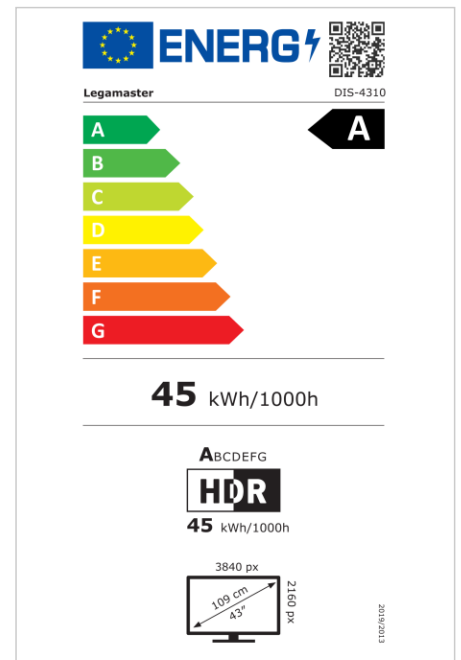

- Free OTA Updates
- Landscape/Portrait Support
- Haze level 25%
- Integrated Videowall tool up to 3x3
- Integrated rotation sensor
- Compatible with E-Share Casting solution
- Android 11
- USB-C (65W + DP 1.2)
- 1x HDMI Output
- 2x HDMI inputs

Art.No. **7-805110-43-CH**

GTIN **8713797107860**

DISCOVER 2 professional display

DIS-4310 CH

Display

- Display diagonal: 43 inch
- Display technology: LCD
- Panel type: IPS
- Backlight type: Direct LED
- Display resolution: 3840 x 2160 px | 4K Ultra HD
- Display brightness: 450 cd/m²
- Display number of colours: 1.073 billion colours
- Contrast ratio (static): 6000:1
- Contrast ratio (dynamic): 10000:1
- Aspect ratio: 16:9
- Display refresh rate: 60 fps
- Response time: 6.5 ms
- Viewing angle: H: 178° / V: 178°
- Display control: IR remote controller, Ethernet, RS-232C
- Lifespan: 50000 Hours
- Durability: 18/7
- Screen orientation: Landscape, Portrait

Power

- Power supply: AC | 100 - 240 V | 50/60 Hz
- Power consumption (sleep mode): 0.5 W
- Power consumption (standby): 0.5 W
- Energy efficiency class (HDR): A
- Energy efficiency scale: A to G

Operational conditions