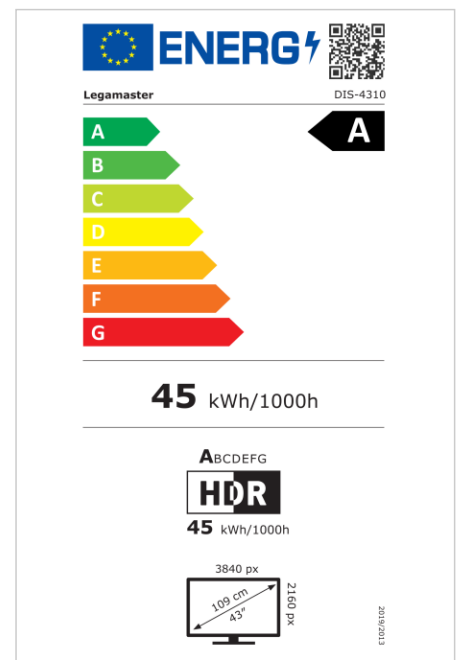

DISCOVER 2 professional display DIS-4310 US

- Legamaster DISCOVER range of professional displays offers a cost-efficient solution to upgrade presentations in both corporate and educational settings
- Available from 43 to 98 inch, the DISCOVER displays are made especially for medium to big meeting-spaces or classrooms
- Onboard, users can find a web-browser, media player and office document player that offer basic functionality without any connected devices needed
- A basic and local narrow casting app is pre-installed on the device providing a basic public information display functionality but it also has a central management content display integration App using an external service solution providing a scalable control of the displayed content
- An integrated tiling tool will provide support for up to a 3x3 videowall solution without the need of purchasing any additional hardware
- Connecting the DISCOVER professional displays to an external source, using an AirServer Connect for full casting and mirroring options or using the displays together with a video conferencing camera and OPS computer will offer users a full, professional presentation solution