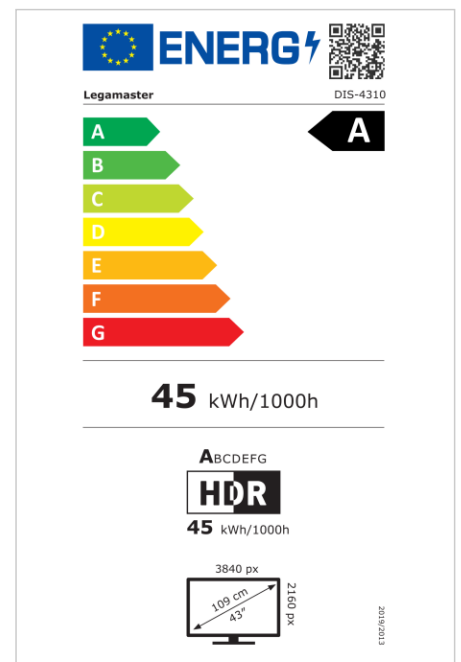

- Free OTA Updates
- Landscape/Portrait Support
- Haze level 25%
- Integrated Videowall tool up to 3x3
- Integrated rotation sensor
- Compatible with E-Share Casting solution
- Android 11
- USB-C (65W + DP 1.2)
- 1x HDMI Output
- 2x HDMI inputs

Art.No. **7-805110-43-US**

GTIN **8713797107877**

DISCOVER 2 professional display

DIS-4310 US

Display

- Display diagonal: 43 inch
- Display technology: LCD
- Panel type: IPS
- Backlight type: Direct LED
- Display resolution: 3840 x 2160 px | 4K Ultra HD
- Display brightness: 450 cd/m²
- Display number of colours: 1.073 billion colours
- Contrast ratio (static): 6000:1
- Contrast ratio (dynamic): 10000:1
- Aspect ratio: 16:9
- Display refresh rate: 60 fps
- Response time: 6.5 ms
- Viewing angle: H: 178° / V: 178°
- Display control: IR remote controller, Ethernet, RS-232C
- Lifespan: 50000 Hours
- Durability: 18/7
- Screen orientation: Landscape, Portrait

Power

- Power supply: AC | 100 - 240 V | 50/60 Hz
- Power consumption (sleep mode): 0.5 W
- Power consumption (standby): 0.5 W
- Energy efficiency class (HDR): A
- Energy efficiency scale: A to G

Operational conditions