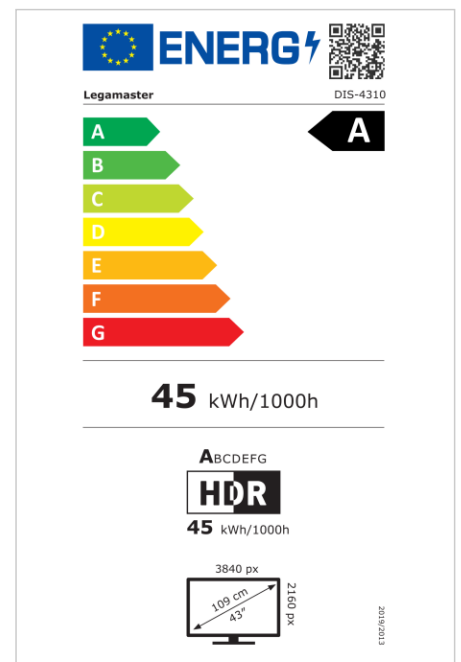

- Free OTA Updates
- Landscape/Portrait Support
- Haze level 25%
- Integrated Videowall tool up to 3x3
- Integrated rotation sensor
- Compatible with E-Share Casting solution
- Android 11
- USB-C (65W + DP 1.2)
- 1x HDMI Output
- 2x HDMI inputs

Art.No. **7-805110-43-AR**

GTIN **8713797107884**

DISCOVER 2 professional display

DIS-4310 AR

Display

- Display diagonal: 43 inch
- Display technology: LCD
- Panel type: IPS
- Backlight type: Direct LED
- Display resolution: 3840 x 2160 px | 4K Ultra HD
- Display brightness: 450 cd/m²
- Display number of colours: 1.073 billion colours
- Contrast ratio (static): 6000:1
- Contrast ratio (dynamic): 10000:1
- Aspect ratio: 16:9
- Display refresh rate: 60 fps
- Response time: 6.5 ms
- Viewing angle: H: 178° / V: 178°
- Display control: IR remote controller, Ethernet, RS-232C
- Lifespan: 50000 Hours
- Durability: 18/7
- Screen orientation: Landscape, Portrait

Power

- Power supply: AC | 100 - 240 V | 50/60 Hz
- Power consumption (sleep mode): 0.5 W
- Power consumption (standby): 0.5 W
- Energy efficiency class (HDR): A
- Energy efficiency scale: A to G

Operational conditions