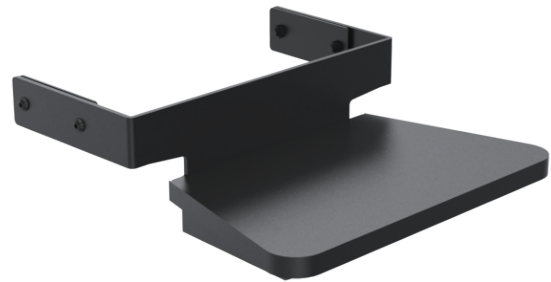

SCO Kiosk Front shelf - 02

SPSK512-02

The SCO Kiosk front shelf is a versatile accessory designed to hold a basket or serve as a space to place items after scanning at self-checkout kiosks.

Seven height options are available for positioning the shelf at the front of the SCO kiosk

Product Specifications

Colour Name	Black
Colour Type	Structured
Main material	Metal
Product Version	1.0
Mounting	Other
Mounting Type	Floor
Units per Box	1
Unit Weight	4.41 kg
Box Weight	5.25 kg
Warranty	5 Years

Product Dimensions

Unit Depth	395.4 mm
Unit Height	130.5 mm
Unit Weight	4.41 kg

Package Dimensions

Box Depth	515 mm
Box Height	55 mm
Box Width	415 mm

Made in the EU

www.ergonomic.solutions