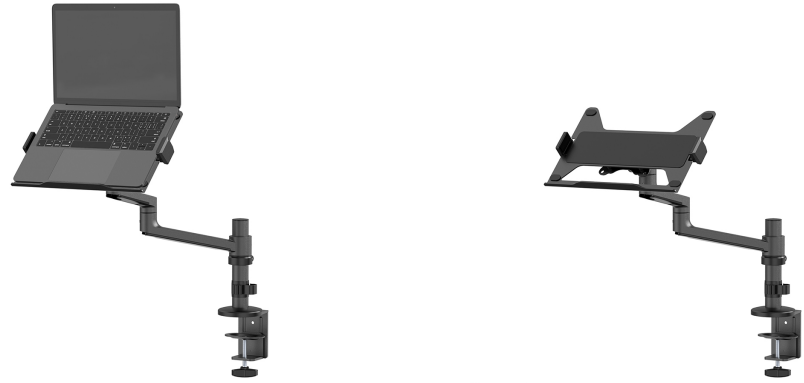

## NEOMOUNTS LAPTOP DESK MOUNT

#### FUNCTIONALITY

Height adjustment	24,5-38,8 cm
Width adjustment	41,3 cm
Depth adjustment	16,2-49,4 cm
Tilt (degrees)	+90°, -30°
Swivel (degrees)	+90°, -90°
Rotate (degrees)	360°
Height	64,1 cm
Width	46,5 cm
Depth	49,4 cm
Adjustment type	Manual
Lockable	Not lockable

### Neomounts DS20-425BL1 full motion desk mount for 11,6-17,3" laptops - Black

The Neomounts DS20-425BL1 NEXT Lite is a full motion desk mount for laptops up to 17,3" with a maximum weight capacity of 5 kg. The versatile tilt (120°), rotate (360°) and swivel (180°) technology allows you to adjust the mount to the optimal height and viewing angle for your laptop. Additionally, the mount has manual height and depth adjustment to create the perfect working position.

Due to the short T-Rex® upper arm of the NEXT Lite, only minimal depth is required when placed near a wall or separation panel. This allows the screen to be positioned further away from the user which is better for the eyes and also leaves more space for good ergonomic working posture. The smart internal cable management system ensures orderly routing of the cables. The DS20-425BL1 is equipped with an Easy-release VESA system for easy installation and comes with both desk clamp and grommet.