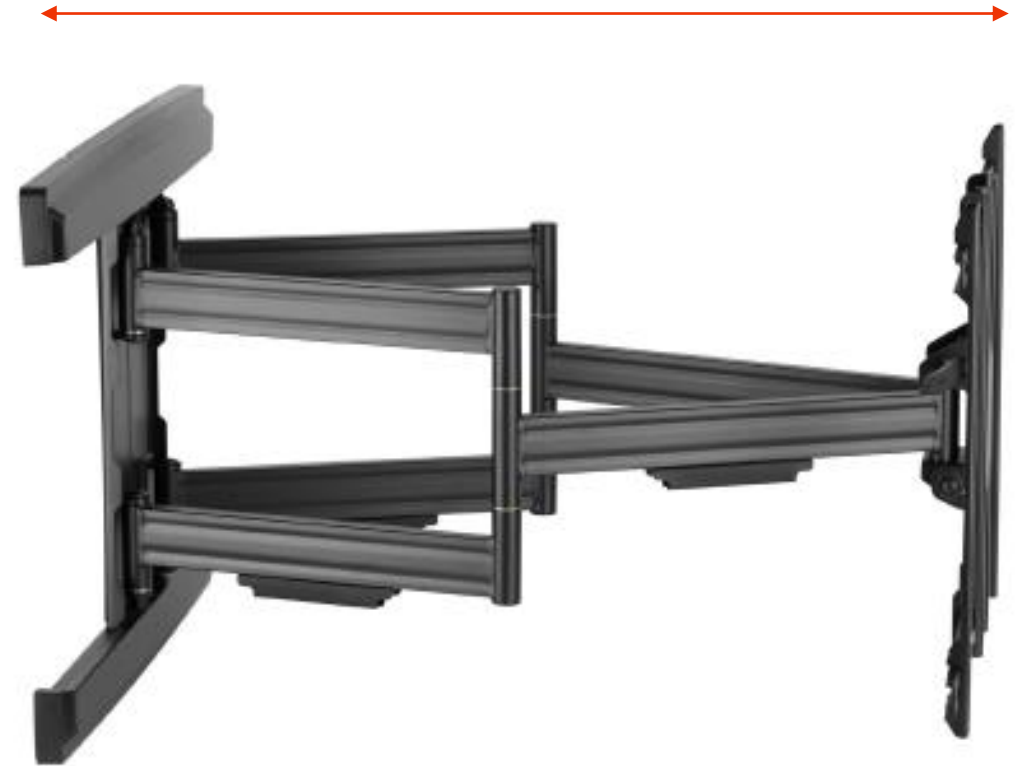

PA775

Full Motion Universal Tilt Mount

- **Display Sizes:** 37" -80"+
- **VESA Patterns:** 200x100 –600x400
- **Tilt:** +15 / -2 degrees
- **Adjustable Depth:** extends 2.8 to 31.5" from the wall
- **Load Rating:** 154 lbs(70kg)
- **Roll:** +3/-3 degrees
- **Lateral Shift:** adjust the location of the arms left or right on the wall plate
- **Cable Management:** Easily route all cabling through the cable management clips

PARAMOUNT™

31.5" full extension