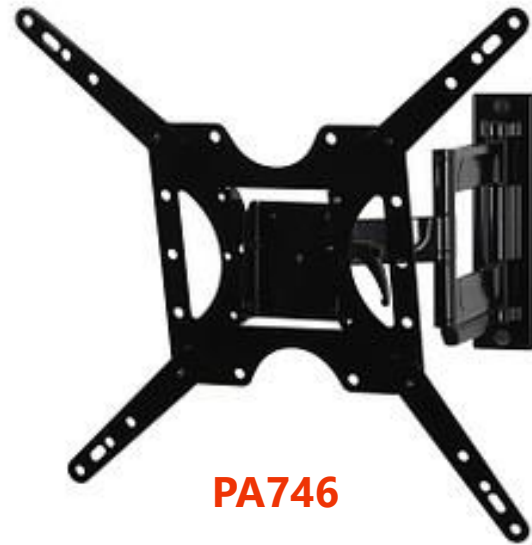

TM

PARAMOUNT

PT632

PA746