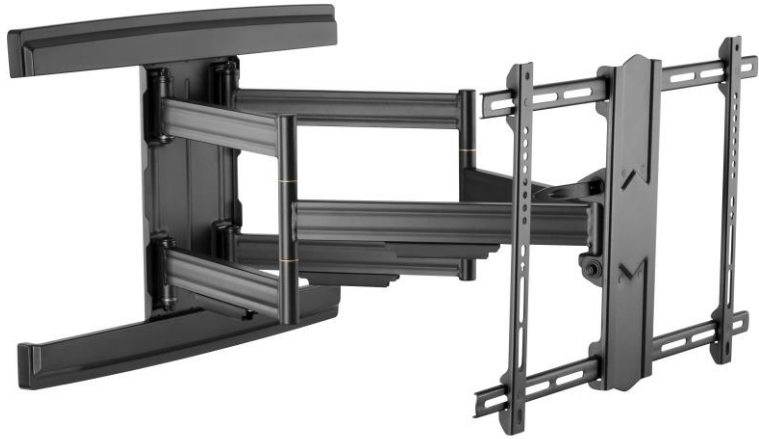

Easily route and management power/HDMI cables

Color Packaging

Available in Flat, Tilt and Full-Motion

PT670

Advanced Extension Universal Tilt Mount

- **Display Sizes:** 37" -80"+
- **VESA Patterns:** 200x200 –600x400
- **Tilt:** +10 / -5 degrees
- **Adjustable Depth:** extends up to 5.2" from the wall
- **Load Rating:** 165 lbs(75kg)
- **Height Adjustment:** .25"
- **Automatic Spring Locks with Quick Release Cords**
- **Anti-Theft Locking Hole (extra padlock required)**

PARAMOUNT™

PT670

Advanced Extension Universal Tilt Mount

PARAMOUNT ™

2.8" collapsed depth

5.2" full extension

+10 / -5 degrees tilt

PA775

Full Motion Universal Tilt Mount

PARAMOUNT ™

PA775

Full Motion Universal Tilt Mount

- **Display Sizes:** 37" -80"+
- **VESA Patterns:** 200x100 –600x400
- **Tilt:** +15 / -2 degrees
- **Adjustable Depth:** extends 2.8 to 31.5" from the wall
- **Load Rating:** 154 lbs(70kg)
- **Roll:** +3/-3 degrees
- **Lateral Shift:** adjust the location of the arms left or right on the wall plate
- **Cable Management:** Easily route all cabling through the cable management clips