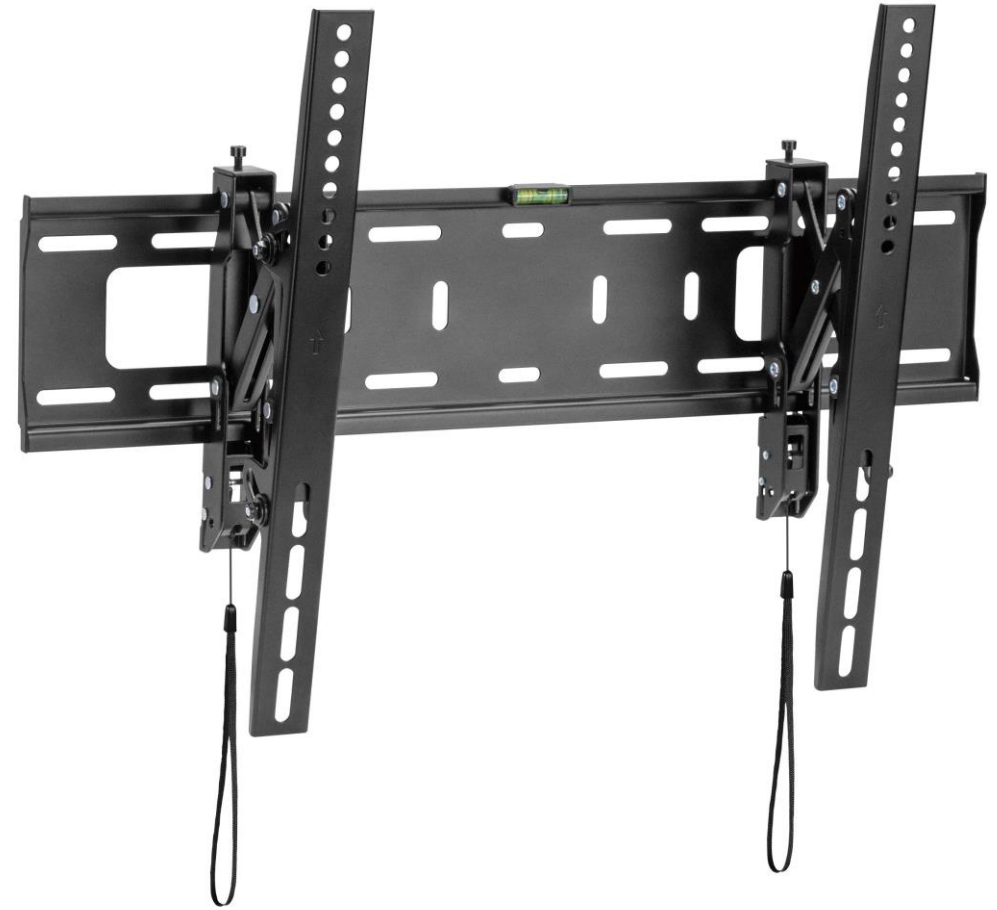

peerless-AV[®]
Driving Technology Through Innovation

PARAMOUNT SERIES

2024

PARAMOUNT™

Adjustable Precision

CUL 2442 LISTED

Load tested to 4X stated load capacity for safety assurance

CABLE MANAGEMENT

Easily route and management power/HDMI cables

Color Packaging

Available in Flat, Tilt and Full-Motion

PT670

Advanced Extension Universal Tilt Mount

- **Display Sizes:** 37" -80"+
- **VESA Patterns:** 200x200 –600x400
- **Tilt:** +10 / -5 degrees
- **Adjustable Depth:** extends up to 5.2" from the wall
- **Load Rating:** 165 lbs(75kg)
- **Height Adjustment:** .25"
- **Automatic Spring Locks with Quick Release Cords**
- **Anti-Theft Locking Hole (extra padlock required)**

PARAMOUNT™

PT670

Advanced Extension Universal Tilt Mount

PARAMOUNT ™

2.8" collapsed depth

5.2" full extension

+10 / -5 degrees tilt

PA775

Full Motion Universal Tilt Mount

PARAMOUNT ™

PA775

Full Motion Universal Tilt Mount

- **Display Sizes:** 37" -80"+
- **VESA Patterns:** 200x100 –600x400
- **Tilt:** +15 / -2 degrees
- **Adjustable Depth:** extends 2.8 to 31.5" from the wall
- **Load Rating:** 154 lbs(70kg)
- **Roll:** +3/-3 degrees
- **Lateral Shift:** adjust the location of the arms left or right on the wall plate
- **Cable Management:** Easily route all cabling through the cable management clips