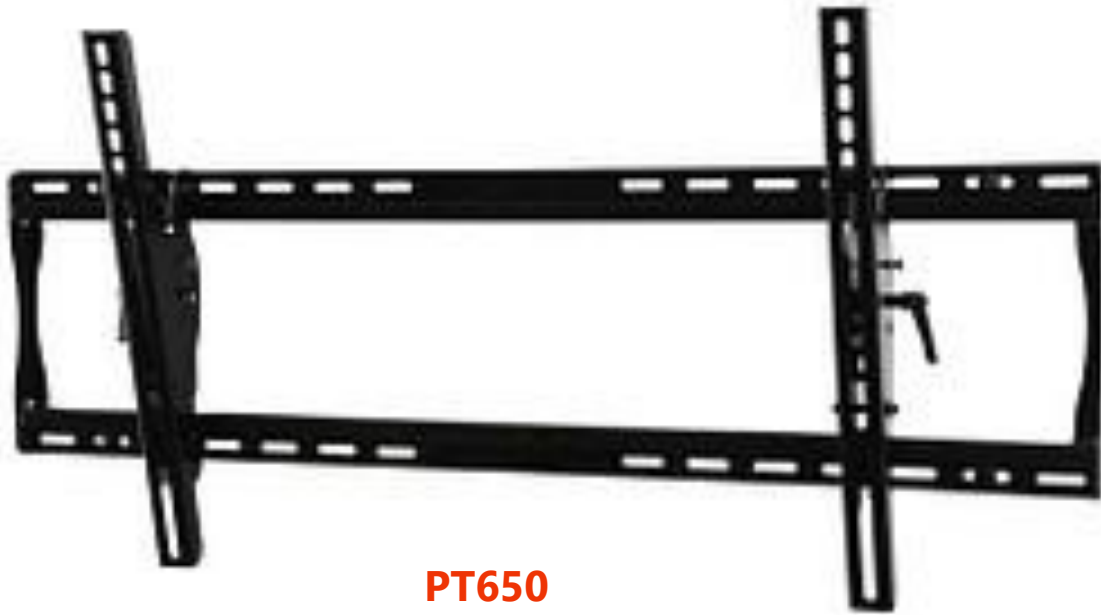

TM

PARAMOUNT

PT650