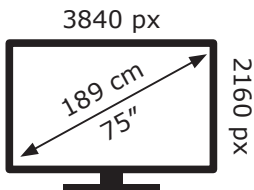

# ENERG

TCL

75C935X1

**170** kWh/1000h

ABCDEF**G**

**355** kWh/1000h