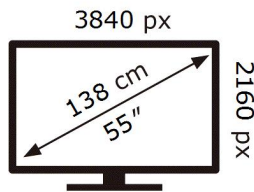

ENERG

SAMSUNG

UE55CU8570U

81 kWh/1000h

ABCDEF **G**

HDR

130 kWh/1000h

2019/2013