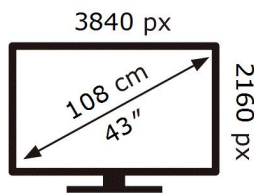

ENERG 

SAMSUNG

UE43CU8570U

54 kWh/1000h

ABCDEF **G**

110 kWh/1000h

2019/2013