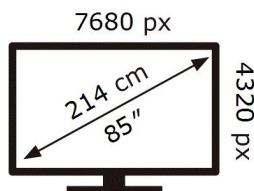

ENERG

SAMSUNG

QE85QN800CT

168 kWh/1000h

ABCDEF **G**

HDR

400 kWh/1000h

2019/2013