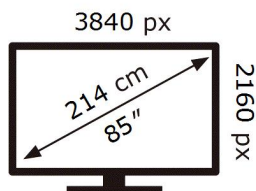

ENERG

SAMSUNG

QE85QN90CAT

133 kWh/1000h

ABCDEF **G**

339 kWh/1000h

2019/2013