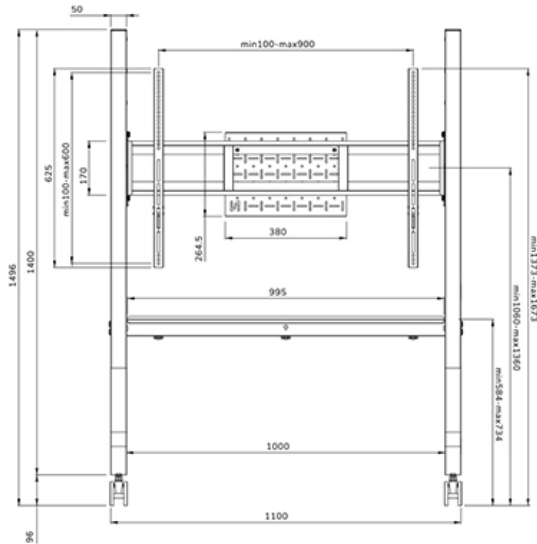

FL50-525WH1

NEOMOUNTS FL50-525WH1 TV TROLLEY 55-86" - FAST INSTALLATION - TÜV

SPECIFICATIONS

GENERAL

Min. screen size*	55
Max. screen size*	86
Max. weight	76
Screens	1
VESA maximum	900x600 mm
VESA minimum	100x100 mm

FUNCTIE

Type	Fixed
Height adjustment	106-136 cm
Lockable	Lockable - Padlock not included
Height	150 cm
Width	110 cm
Depth	66 cm
Adjustment type	Manual

INFORMATION

Series	MOVE Go
Color	White
Main material	Steel
Warranty	5 year
Certification	TÜV

*Please note: The inch sizes stated are just an indication, combined with the weight and VESA sizes. The maximum weight and VESA size are absolute restrictions for the products and should not be exceeded.

Neomounts

Neomounts

Neomounts MOVE Go FL50-525WH1 TV trolley - 55-86" - max 76 kg - manual h 106-136 cm - VESA 100x100-900x600 - incl. hardware shelf - lockable (excl. lock) - TÜV certified - Rapid Install-model - video bar kit optionally available - white

The Neomounts FL50-525WH1 MOVE Go is a mobile floor stand for flat screens up to 86" with a maximum weight capacity of 76 kg. Due to the sturdy design and the included touch screen stabilizers, the MOVE Go is a perfect solution for touch screens. The floor stand is manually adjustable in 4 preset height positions, ranging from 106 to 136 cm.

The Neomounts MOVE Go is packed partially pre-assembled and installation can be done within just minutes. The trolley features practical handles and four solid 7,5 cm double locking caster wheels that allow you to move and use the floor stand wherever you like. Due to the large caster wheels, thresholds or carpets are no challenge to the FL50-525WH1. A multimedia shelf (front and back mountable) with a maximum weight capacity of 10 kg and an AV hardware rack is included and optional for installation. The screen on the trolley can be secured by locking the brackets using a padlock (not included).

FL50-525WH1

NEOMOUNTS FL50-525WH1 TV TROLLEY 55-86" - FAST INSTALLATION - TÜV

Neomounts

Measuring unit: mm