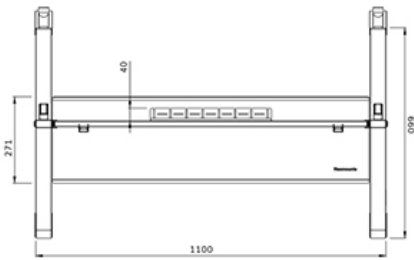

FL50-525WH1

NEOMOUNTS FL50-525WH1 TV TROLLEY 55-86" - FAST INSTALLATION - TÜV

SPECIFICATIONS

GENERAL

Min. screen size*	55
Max. screen size*	86
Max. weight	76
Screens	1
VESA maximum	900x600 mm
VESA minimum	100x100 mm

FUNCTIE

Type	Fixed
Height adjustment	106-136 cm
Lockable	Lockable - Padlock not included
Height	150 cm
Width	110 cm
Depth	66 cm
Adjustment type	Manual

INFORMATION

Series	MOVE Go
Color	White
Main material	Steel
Warranty	5 year
Certification	TÜV

*Please note: The inch sizes stated are just an indication, combined with the weight and VESA sizes. The maximum weight and VESA size are absolute restrictions for the products and should not be exceeded.

Neomounts

Neomounts

Neomounts MOVE Go FL50-525WH1 TV trolley - 55-86" - max 76 kg - manual h 106-136 cm - VESA 100x100-900x600 - incl. hardware shelf - lockable (excl. lock) - TÜV certified - Rapid Install-model - video bar kit optionally available - white

The Neomounts FL50-525WH1 MOVE Go is a mobile floor stand for flat screens up to 86" with a maximum weight capacity of 76 kg. Due to the sturdy design and the included touch screen stabilizers, the MOVE Go is a perfect solution for touch screens. The floor stand is manually adjustable in 4 preset height positions, ranging from 106 to 136 cm.

The Neomounts MOVE Go is packed partially pre-assembled and installation can be done within just minutes. The trolley features practical handles and four solid 7,5 cm double locking caster wheels that allow you to move and use the floor stand wherever you like. Due to the large caster wheels, thresholds or carpets are no challenge to the FL50-525WH1. A multimedia shelf (front and back mountable) with a maximum weight capacity of 10 kg and an AV hardware rack is included and optional for installation. The screen on the trolley can be secured by locking the brackets using a padlock (not included).

FL50-525WH1

NEOMOUNTS FL50-525WH1 TV TROLLEY 55-86" - FAST INSTALLATION - TÜV

Neomounts

Measuring unit: mm