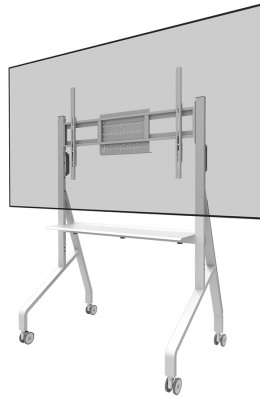

FL50-525WH1

NEOMOUNTS FL50-525WH1 TV TROLLEY 55-86" - FAST INSTALLATION - TÜV

SPECIFICATIONS

GENERAL

Min. screen size*	55
Max. screen size*	86
Max. weight	76
Screens	1
VESA maximum	900x600 mm
VESA minimum	100x100 mm

FUNCTIE

Type	Fixed
Height adjustment	106-136 cm
Lockable	Lockable - Padlock not included
Height	150 cm
Width	110 cm
Depth	66 cm
Adjustment type	Manual

INFORMATION

Series	MOVE Go
Color	White
Main material	Steel
Warranty	5 year
Certification	TÜV

*Please note: The inch sizes stated are just an indication, combined with the weight and VESA sizes. The maximum weight and VESA size are absolute restrictions for the products and should not be exceeded.

Neomounts