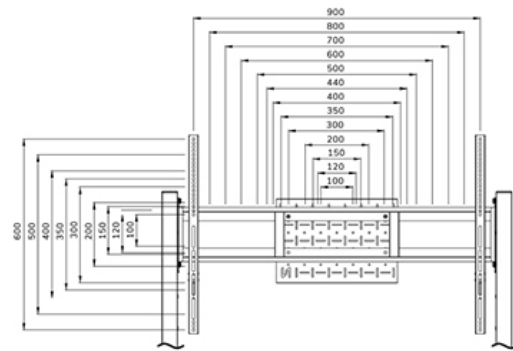

FL50-525WH1

NEOMOUNTS FL50-525WH1 TV TROLLEY 55-86" - FAST INSTALLATION - TÜV

SPECIFICATIONS

GENERAL

Min. screen size*	55
Max. screen size*	86
Max. weight	76
Screens	1
VESA maximum	900x600 mm
VESA minimum	100x100 mm

FUNCTIE

Type	Fixed
Height adjustment	106-136 cm
Lockable	Lockable - Padlock not included
Height	150 cm
Width	110 cm
Depth	66 cm
Adjustment type	Manual

INFORMATION

Series	MOVE Go
Color	White
Main material	Steel
Warranty	5 year
Certification	TÜV

*Please note: The inch sizes stated are just an indication, combined with the weight and VESA sizes. The maximum weight and VESA size are absolute restrictions for the products and should not be exceeded.

Neomounts

Neomounts

Neomounts MOVE Go FL50-525WH1 TV trolley - 55-86" - max 76 kg - manual h 106-136 cm - VESA 100x100-900x600 - incl. hardware shelf - lockable (excl. lock) - TÜV certified - Rapid Install-model - video bar kit optionally available - white

The Neomounts FL50-525WH1 MOVE Go is a mobile floor stand for flat screens up to 86" with a maximum weight capacity of 76 kg. Due to the sturdy design and the included touch screen stabilizers, the MOVE Go is a perfect solution for touch screens. The floor stand is manually adjustable in 4 preset height positions, ranging from 106 to 136 cm.

The Neomounts MOVE Go is packed partially pre-assembled and installation can be done within just minutes. The trolley features practical handles and four solid 7,5 cm double locking caster wheels that allow you to move and use the floor stand wherever you like. Due to the large caster wheels, thresholds or carpets are no challenge to the FL50-525WH1. A multimedia shelf (front and back mountable) with a maximum weight capacity of 10 kg and an AV hardware rack is included and optional for installation. The screen on the trolley can be secured by locking the brackets using a padlock (not included).

FL50-525WH1

NEOMOUNTS FL50-525WH1 TV TROLLEY 55-86" - FAST INSTALLATION - TÜV

Neomounts

Measuring unit: mm