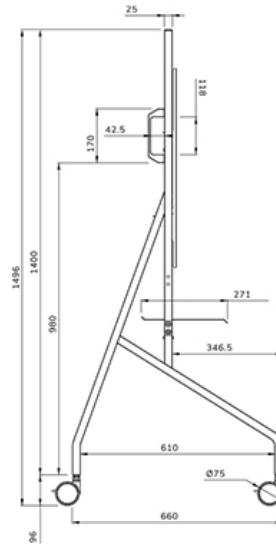

#### FUNCTIE

Type	Fixed
Height adjustment	106-136 cm
Lockable	Lockable - Padlock not included
Height	150 cm
Width	110 cm
Depth	66 cm
Adjustment type	Manual

Neomounts

Neomounts

**Neomounts MOVE Go FL50-525WH1 TV trolley - 55-86" - max 76 kg - manual h 106-136 cm - VESA 100x100-900x600 - incl. hardware shelf - lockable (excl. lock) - TÜV certified - Rapid Install-model - video bar kit optionally available - white**

## NEOMOUNTS FL50-525WH1 TV TROLLEY 55-86" - FAST INSTALLATION - TÜV

Neomounts

Measuring unit: mm