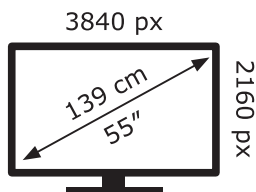

ENERG

LG Electronics

55UQ90009LA

82 kWh/1000h

ABCDEF**G**

128 kWh/1000h

2019/2013