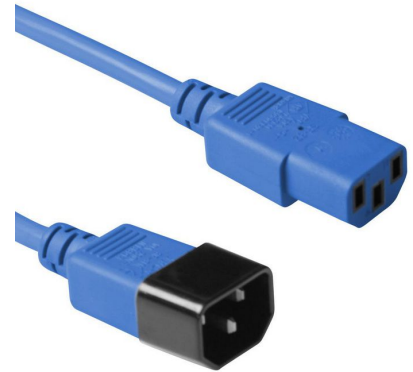

MPN: PE1413B18

Blue power cable C14 to C13, 1,8M

The PE1413B18 is a high-quality, 1.8-meter blue power cable designed with a C14 female connector on one end and a C13 male connector on the other. This durable cable is perfect for connecting devices like computers, monitors, and other equipment to a power source. Benefit from MicroConnect's 20+ years of expertise with a reliable and efficient power solution that meets European design and quality standards. Ensure a secure and stable connection with this essential cable, offering both performance and peace of mind.

Specifications

Features

Cable length	1.8 m
Connector 1	C13 coupler
Connector 1 form factor	Straight
Connector 1 gender	Female
Connector 2	C14 coupler
Connector 2 form factor	Straight
Connector 2 gender	Male
Product colour	Blue

Vendor information

Brand Name	MicroConnect
Warranty	25 Year(s)

Other products in this series

Cable length	Black	Blue	Red	White
0.5	PE040605			PE040605W
0.9		PE1413B09	PE1413R09	
1	PE040610			PE040610W
1.2	PE040612			
1.8	PE040618	PE1413B18	PE1413R18	
2	PE040620-16A			PE040620W
3	PE040630	PE1413B3	PE1413R3	PE040630W
5	PE040650			PE040650W
10	PE0406100			