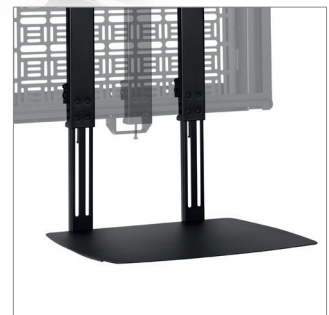

**MOUNT
 AV ACCESSORIES
 ABOVE OR BELOW
 A SCREEN**

BT7034 ADJUSTABLE ACCESSORY MOUNTING ARM

The BT7034 is designed to mount a B-Tech AV accessory such as a shelf or a mounting plate onto a B-Tech Flat Screen Wall Mount with AV Storage (BT7883 & BT7885), making it the ideal solution for adding a VC camera, video bar or other accessible media above or below the screen. Featuring an adjustable extension arm that can be positioned anywhere along the mount. The BT7034 can also be used as a pair to mount larger shelves such as the BT7032.

SPECIFICATION

Max load (single mounting arm)	6kg
Max load (when two BT7034 are used)	12kg
Extension (mounting below the screen)	Min: 595 - Max: 955mm
Extension (mounting above the screen)	Min: 605 - Max: 965mm

FEATURES

- Suitable for use with:
BT7883 Flat Screen Wall Mount with Slide-Out AV Storage Tray or
BT7885 Flat Screen Wall Mount with Pull-Down AV Storage Tray
- Use with any single collar compatible B-Tech accessory
- Ideal for VC cameras when used in conjunction with a **BT7863** shelf, or video bars when used with a suitable video bar mounting plate
- Use as a pair to mount heavier equipment with a **BT7032 / BT7033** shelf
- Features an adjustable extension arm to fit different size screens and for optimal positioning of the mounted accessories
- Designed so mounted accessories can be positioned above or below the screen
- Simple 'hook-on' design for quick and easy installation & removal

Adjustable extension arm for use with a large range of screen sizes

Specifically designed to mount onto a **BT7883** or **BT7885** Flat Screen Wall Mount with AV Storage Tray

Allows mounted accessories to be positioned above or below the screen