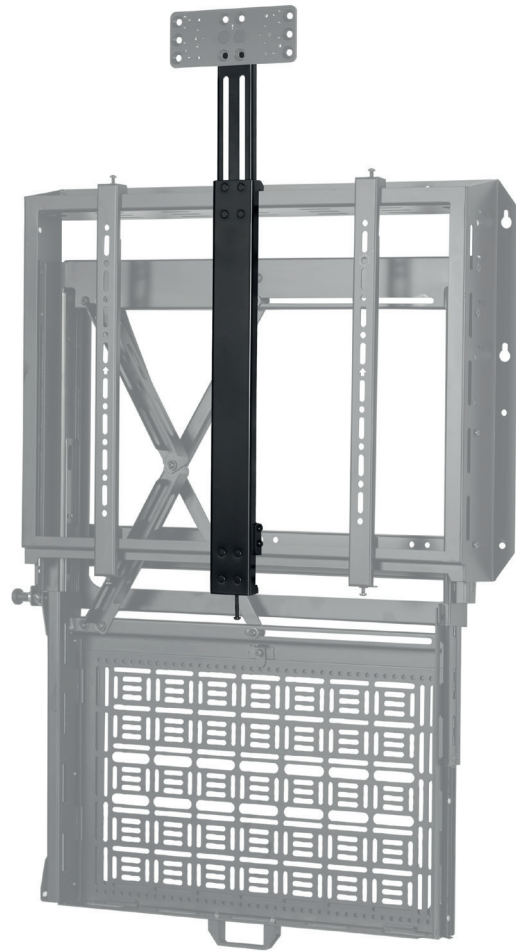

**MOUNT
 AV ACCESSORIES
 ABOVE OR BELOW
 A SCREEN**

BT7034 ADJUSTABLE ACCESSORY MOUNTING ARM

The BT7034 is designed to mount a B-Tech AV accessory such as a shelf or a mounting plate onto a B-Tech Flat Screen Wall Mount with AV Storage (BT7883 & BT7885), making it the ideal solution for adding a VC camera, video bar or other accessible media above or below the screen. Featuring an adjustable extension arm that can be positioned anywhere along the mount. The BT7034 can also be used as a pair to mount larger shelves such as the BT7032.

SPECIFICATION

Max load (single mounting arm)	6kg
Max load (when two BT7034 are used)	12kg
Extension (mounting below the screen)	Min: 595 - Max: 955mm
Extension (mounting above the screen)	Min: 605 - Max: 965mm

FEATURES

- Suitable for use with:
BT7883 Flat Screen Wall Mount with Slide-Out AV Storage Tray or
BT7885 Flat Screen Wall Mount with Pull-Down AV Storage Tray
- Use with any single collar compatible B-Tech accessory
- Ideal for VC cameras when used in conjunction with a **BT7863** shelf, or video bars when used with a suitable video bar mounting plate
- Use as a pair to mount heavier equipment with a **BT7032 / BT7033** shelf
- Features an adjustable extension arm to fit different size screens and for optimal positioning of the mounted accessories
- Designed so mounted accessories can be positioned above or below the screen
- Simple 'hook-on' design for quick and easy installation & removal

Adjustable extension arm for use with a large range of screen sizes

Specifically designed to mount onto a **BT7883** or **BT7885** Flat Screen Wall Mount with AV Storage Tray

Allows mounted accessories to be positioned above or below the screen