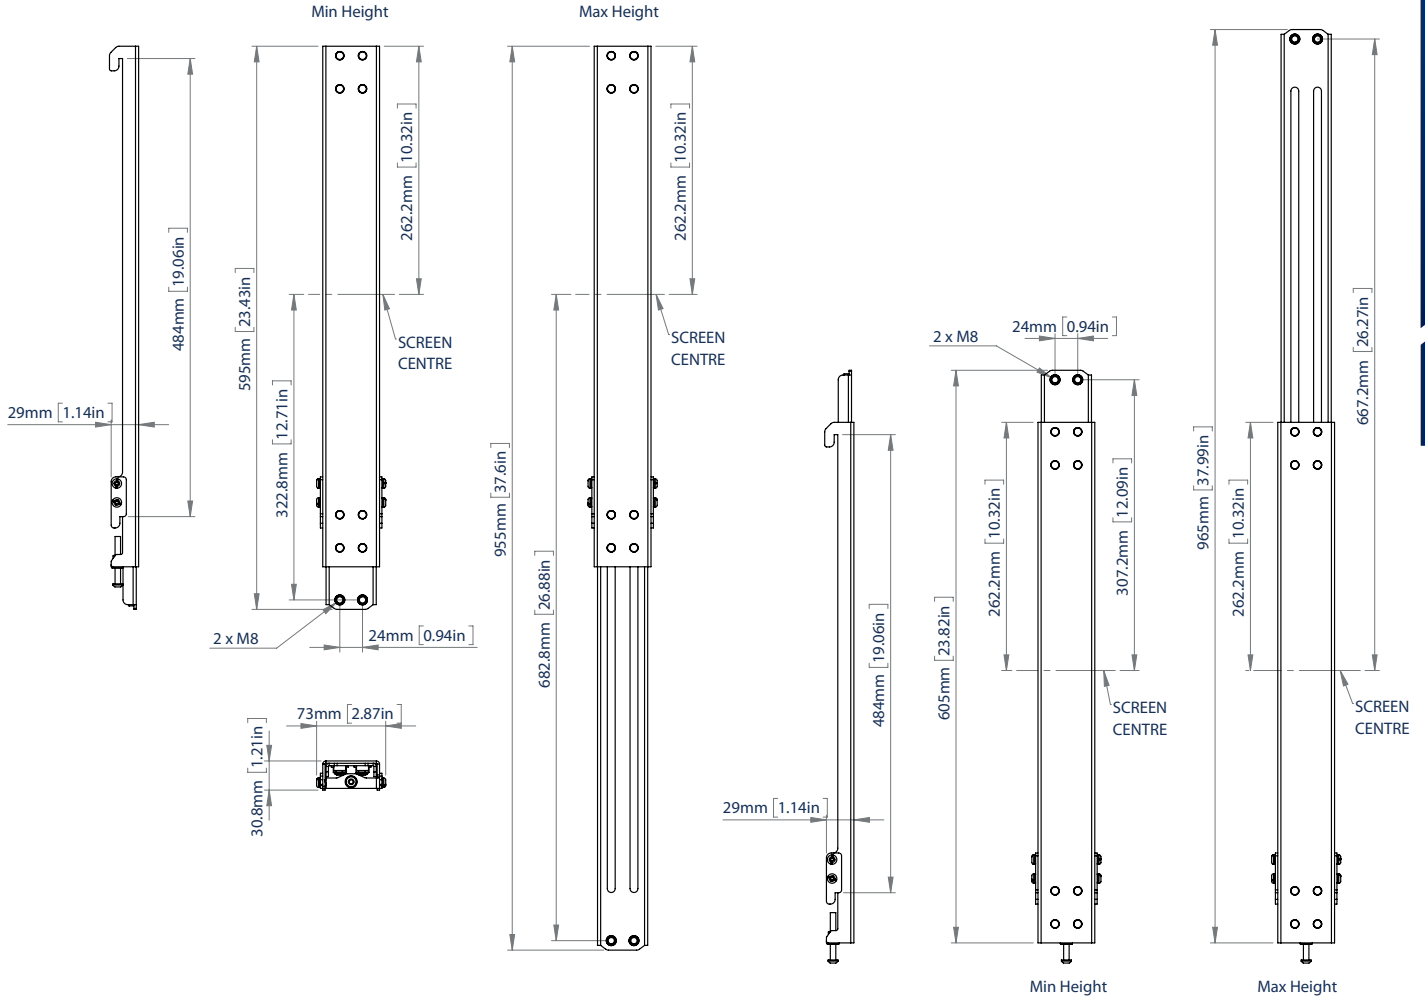

FEATURES

- Suitable for use with:
BT7883 Flat Screen Wall Mount with Slide-Out AV Storage Tray or
BT7885 Flat Screen Wall Mount with Pull-Down AV Storage Tray
- Use with any single collar compatible B-Tech accessory
- Ideal for VC cameras when used in conjunction with a **BT7863** shelf, or video bars when used with a suitable video bar mounting plate
- Use as a pair to mount heavier equipment with a **BT7032 / BT7033** shelf
- Features an adjustable extension arm to fit different size screens and for optimal positioning of the mounted accessories
- Designed so mounted accessories can be positioned above or below the screen
- Simple 'hook-on' design for quick and easy installation & removal

Adjustable extension arm for use with a large range of screen sizes

Specifically designed to mount onto a **BT7883** or **BT7885** Flat Screen Wall Mount with AV Storage Tray

Allows mounted accessories to be positioned above or below the screen

Large shelves such as the BT7032 can be mounted using 2x BT7034

BELOW SCREEN

ABOVE SCREEN

PACKING INFORMATION

COLOUR:	ORDER REF:	EAN CODE:	MASTER CARTON QTY:	INNER CARTON QTY:	MASTER CARTON WEIGHT:	MASTER CARTON CUBE:
Black	BT7034/B	5019318307294	4	0	7.2kg	0.014cbm

ACCESSORIES AND RELATED PRODUCTS

BT7883

Flat Screen Wall Mount with Slide-Out AV Storage Tray suitable for screens up to 75"

BT7885

Flat Screen Wall Mount with Pull-Down AV Storage Tray suitable for screens up to 86"