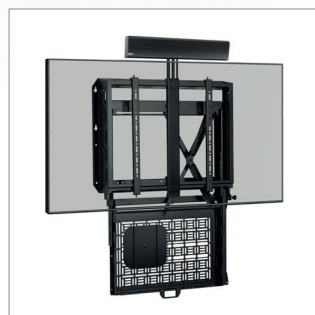

**MOUNT
 AV ACCESSORIES
 ABOVE OR BELOW
 A SCREEN**

BT7034 ADJUSTABLE ACCESSORY MOUNTING ARM

The BT7034 is designed to mount a B-Tech AV accessory such as a shelf or a mounting plate onto a B-Tech Flat Screen Wall Mount with AV Storage (BT7883 & BT7885), making it the ideal solution for adding a VC camera, video bar or other accessible media above or below the screen. Featuring an adjustable extension arm that can be positioned anywhere along the mount. The BT7034 can also be used as a pair to mount larger shelves such as the BT7032.

SPECIFICATION

Max load (single mounting arm)	6kg
Max load (when two BT7034 are used)	12kg
Extension (mounting below the screen)	Min: 595 - Max: 955mm
Extension (mounting above the screen)	Min: 605 - Max: 965mm

FEATURES

- Suitable for use with:
BT7883 Flat Screen Wall Mount with Slide-Out AV Storage Tray or
BT7885 Flat Screen Wall Mount with Pull-Down AV Storage Tray
- Use with any single collar compatible B-Tech accessory
- Ideal for VC cameras when used in conjunction with a **BT7863** shelf, or video bars when used with a suitable video bar mounting plate
- Use as a pair to mount heavier equipment with a **BT7032 / BT7033** shelf
- Features an adjustable extension arm to fit different size screens and for optimal positioning of the mounted accessories
- Designed so mounted accessories can be positioned above or below the screen
- Simple 'hook-on' design for quick and easy installation & removal

Adjustable extension arm for use with a large range of screen sizes

Specifically designed to mount onto a **BT7883** or **BT7885** Flat Screen Wall Mount with AV Storage Tray

Allows mounted accessories to be positioned above or below the screen