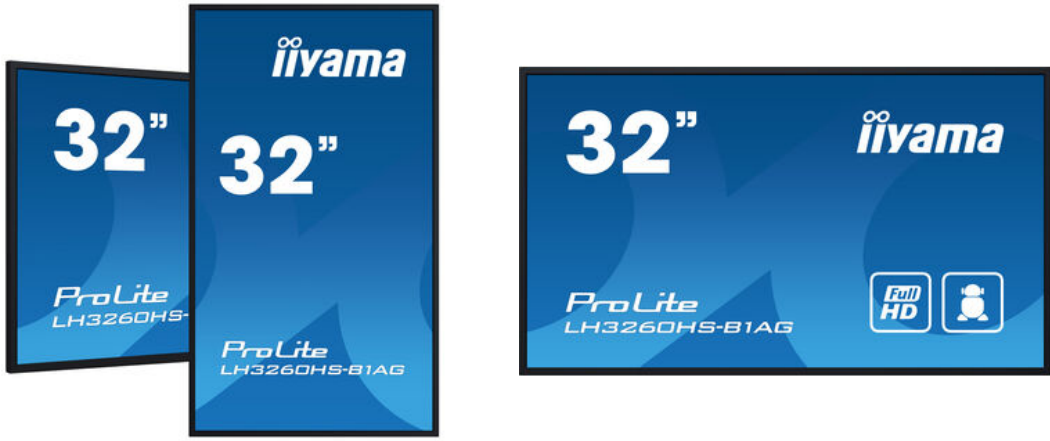

## Ultra Slim

With 50 percent depth saving over similar models, the jaw-dropping and best in class 40mm total depth display can be installed discretely and elegantly in all areas.

## 09 DIMENSIONS / WEIGHT

**Product dimensions** 724.6 x 419.8 x 40mm  
W x H x D

**Box dimensions W x H x D** 795 x 520 x 115mm

**Weight (without box)** 5.4kg

**Weight (with box)** 7.3kg

**EAN code** 4948570122288