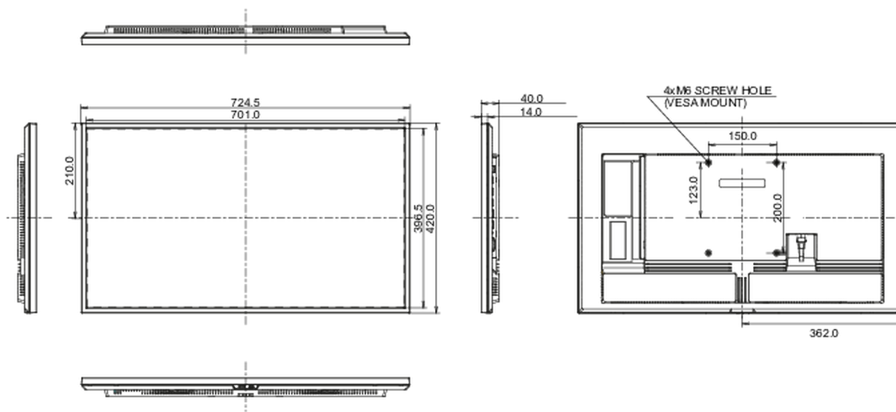

## 09 DIMENSIONS / WEIGHT

**Product dimensions** 724.6 x 419.8 x 40mm  
W x H x D

**Box dimensions W x H x D** 795 x 520 x 115mm

**Weight (without box)** 5.4kg

**Weight (with box)** 7.3kg

**EAN code** 4948570122288