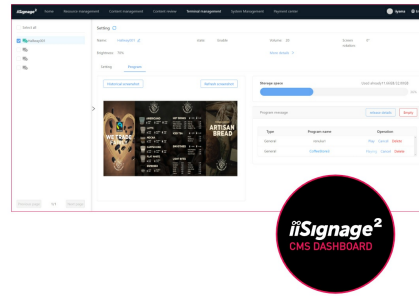

iiSignage²

iiSignage² is our digital signage content management platform to easily show and control your content and to manage your displays in a secure way. The Content Management System (CMS) gives you total control of your messaging and advertising remotely and safely.