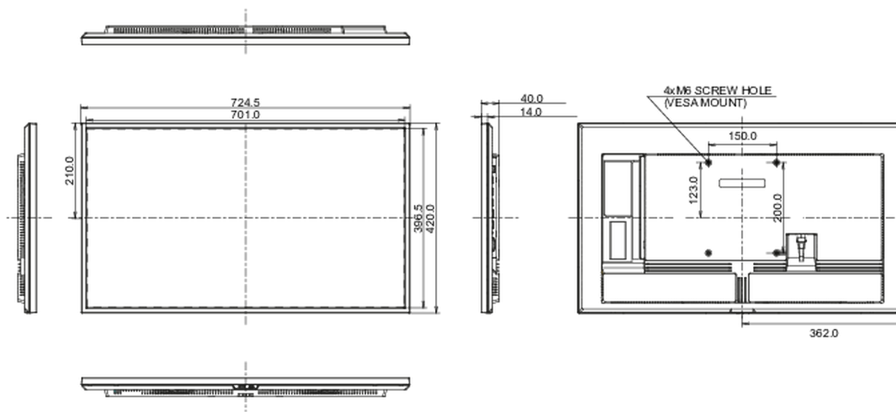

## 09 DIMENSIONS / WEIGHT

**Product dimensions** 724.6 x 419.8 x 40mm  
W x H x D

**Box dimensions W x H x D** 795 x 520 x 115mm

**Weight (without box)** 5.4kg

**Weight (with box)** 7.3kg

**EAN code** 4948570122288